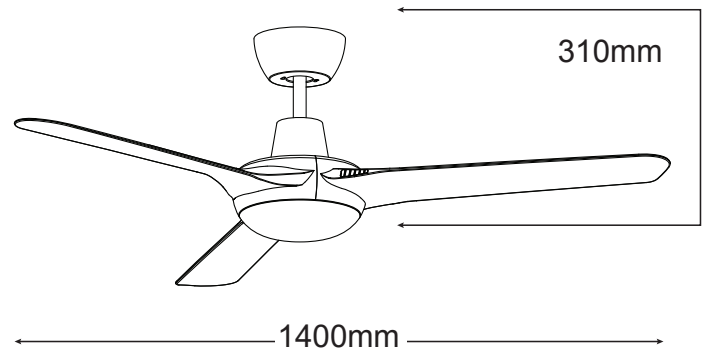

CRUISE

1400mm (56")

MCF143S

Silver

MCF143W

White

MCF143M

Matt Black

- /// 7 year warranty*
- /// Suitable for indoor/outdoor undercover use
- /// ABS composite construction
- /// 3 speed wall control with light switch
- /// Fully reversible for summer & winter
- /// Powerful and efficient 60W motor
- /// Electronically factory balanced blades
- /// Remote control adaptable
- /// 1400mm (56") blade diameter
- /// Hangsure angle canopy
- /// 11° blade pitch