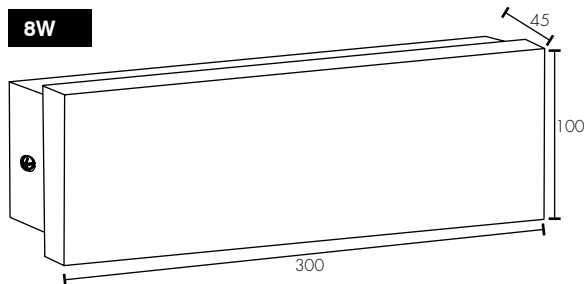

FERRANA TERRAZZO LED WALL LIGHT

TECHNICAL SPECIFICATIONS

Operating voltage:	240V / 50Hz
Class:	Class I (1)
Wattage:	20528: 8W Total 20529: 12W Total
Lumens:	20528: 400 Total Lumens 20529: 550 Total Lumens
Colour temperature	4000K Cool White
Colour rendering index:	> 80
Dimmable:	No
Construction:	Housing: Concrete/Stainless steel Diffuser: Polycarbonate Screws: Stainless Steel
Ingress protection:	IP65 rated
Warranty:	2 year replacement
Standards:	AS/NZS 60598.1 AS/NZS 60598.2.1

INSTALLATION

Must be installed by a licensed electrician

	MODEL	COLOUR	DESCRIPTION	BOX SIZE	GROSS WEIGHT	BOX QTY	BARCODE/TUN
RETAIL BOX	21528/08	Grey	Ferrana Terrazzo 8W LED Wall Light	W345 x H85 x D150 mm	1.40 kg	1 pc	9 312641 215288 >
OUTER CTN	21528/08	Grey	Ferrana Terrazzo 8W LED Wall Light	W230 x H230 x D380 mm	7.60 kg	4 pc	19312641215285
RETAIL BOX	21529/08	Grey	Ferrana Terrazzo 12W LED Wall Light	W440 x H85 x D140 mm	1.60 kg	1 pc	9 312641 215295 >
OUTER CTN	21529/08	Grey	Ferrana Terrazzo 12W LED Wall Light	W340 x H230 x D470 mm	8.00 kg	4 pc	19312641215292