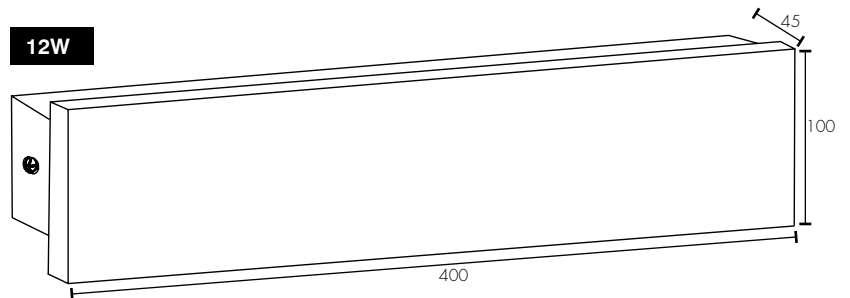

FERRANA TERRAZZO LED WALL LIGHT

TECHNICAL SPECIFICATIONS

Operating voltage:	240V / 50Hz
Class:	Class I (1)
Wattage:	20528: 8W Total 20529: 12W Total
Lumens:	20528: 400 Total Lumens 20529: 550 Total Lumens
Colour temperature	4000K Cool White
Colour rendering index:	> 80
Dimmable:	No
Construction:	Housing: Concrete/Stainless steel Diffuser: Polycarbonate Screws: Stainless Steel
Ingress protection:	IP65 rated
Warranty:	2 year replacement
Standards:	AS/NZS 60598.1 AS/NZS 60598.2.1

INSTALLATION

Must be installed by a licensed electrician

	MODEL	COLOUR	DESCRIPTION	BOX SIZE	GROSS WEIGHT	BOX QTY	BARCODE/TUN
RETAIL BOX	21528/08	Grey	Ferrana Terrazzo 8W LED Wall Light	W345 x H85 x D150 mm	1.40 kg	1 pc	9 312641 215288 >
OUTER CTN	21528/08	Grey	Ferrana Terrazzo 8W LED Wall Light	W230 x H230 x D380 mm	7.60 kg	4 pc	19312641215285
RETAIL BOX	21529/08	Grey	Ferrana Terrazzo 12W LED Wall Light	W440 x H85 x D140 mm	1.60 kg	1 pc	9 312641 215295 >
OUTER CTN	21529/08	Grey	Ferrana Terrazzo 12W LED Wall Light	W340 x H230 x D470 mm	8.00 kg	4 pc	19312641215292