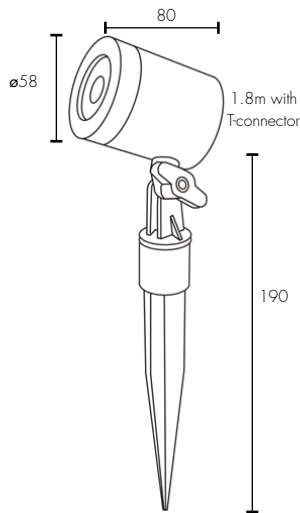

Adjustable head allows 90° Tilt

IP68 weather resistant rating for outdoor use

Ideal for enhancing ambience in your garden or pond

Durable diecast aluminium housing with tempered glass lens.

Easy DIY installation using quick connectors and 1.8m cable

BOTANIC 6W LED GARDEN SPOTLIGHT

TECHNICAL SPECIFICATIONS

Operating voltage:	12V DC
Class:	Class III (3)
Wattage:	6W
Light Type:	LED
Lumens:	21632: 300 Total Lumens 21633: RGB
Colour temperature	21632: 3000K Warm White 21633: RGB
Dimmable:	Yes, via app
Construction:	Diecast aluminium
Ingress protection:	IP68 rated
Warranty:	2 year replacement
Standards:	AS/NZS 60598.1

INSTALLATION

Do-It-Yourself

ACCESSORIES (sold separately)

15cm Extension Rod:	21639/06 black
Ground Base:	21640/06 black
2-Pin Flat Cable: (for 21632)	5m: 21638/06 10m: 19918/06,
4-Pin Round Cable: (for 21633)	2.5m 20704/06 5m: 21637/06
2-Way Splitter (Flat cable required)	19919/06
Transformers: (Flat cable required)	24W: 19915/06 36W: 19916/06 60W: 19917/06
Controllers: (Flat cable required)	Smart WiFi: 20701/06 Dusk-To-Dawn: 21636/06