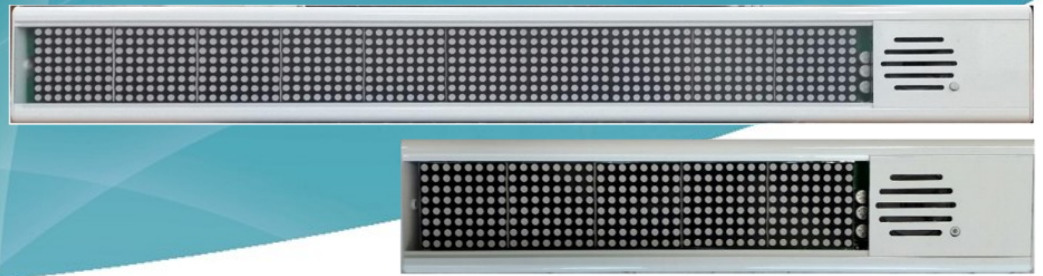

QUALITY

SERVICE

INTEGRATION

Advance Call
Leading Healthcare Specialists

LED Display with Annunciator

The Adtex LED Display range are stand-alone LED and Tone annunciators that are ideal for any situations where calls need to be enunciated with a Tone and Description.

The displays have three colours, RED, GREEN, and AMBER and are simple and reliable. All displays come with a volume control for individual volume control of each display.

The displays are fully compatible with all Adtex Nurse Call Systems and are powered from 12VDC. They come in 4 types. Mini and Standard size Single-Sided and Mini and Standard Double-Sided.

Key Benefits

- Bright LEDs for high visibility
- Each display's volume can be individually adjusted
- High reliability
- Only one cable required for each display making installation easy

Order Code

Product Code Description

AX-603	Double Sided LED Display with Annunciator
AX-604	Single Sided LED Display with Annunciator
AX-605	Double Sided LED Display Mini with Annunciator
AX-606	Single Sided LED Display Mini with Annunciator