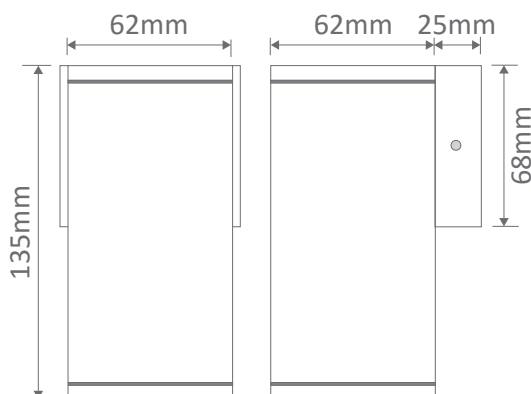

Diagrams / Additional

Item No.	Variant			Colour Temp
	Blk	Alu	Wht	
ALPHA-1-WB	19389	19400	19392	3000K
	19390	19401	19393	5000K
	19388	19396	19391	No Lamp