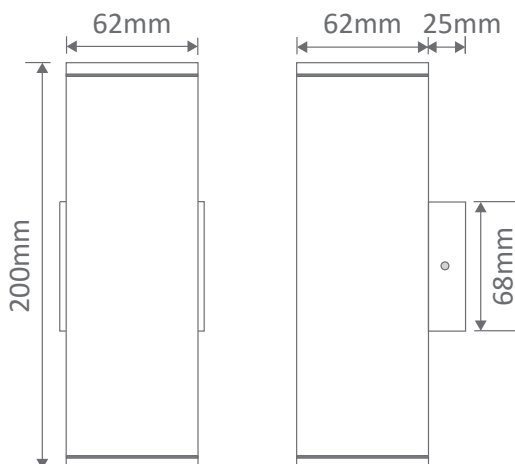

ALPHA-2 Up/Down Wall Light

Description

The ALPHA-2 is a modern, exterior wall-mounted direct/indirect-light exuberating quality, efficiency and performance. Constructed from Pure 6063 Grade Aluminium, and completed with a Natural Clear Anodised Finish, the ALPHA-2 is not only visually appealing, but offers greater resistance to weather exposure. The ALPHA-2 is available with a high-performance 2 x 6W GU10 replaceable lamps (dimmable*) or without.

Specification Features

- Input Voltage: 240V AC
- Power (W): 12W (when supplied with lamps)
- IP rating (IP): 65
- Lumens (lm): Warm White 3000K - 2 x 450lm
White 5000K - 2 x 500lm
- LED type: GU10
- CCT: 3000K - 5000K
- CRI: ≥80
- Beam angle (°): 60°
- Dimmable: Yes*
- Lifespan (hrs): 40,000hrs

* Tested on the Domus dimmer series. May work on others but not tested.

Diagrams / Additional

Item No.	Variant			Colour Temp
	Blk	Alu	Wht	
ALPHA-2-WB	19795	19402	19798	3000K
	19796	19403	19799	5000K
	19794	19397	19797	Body Only