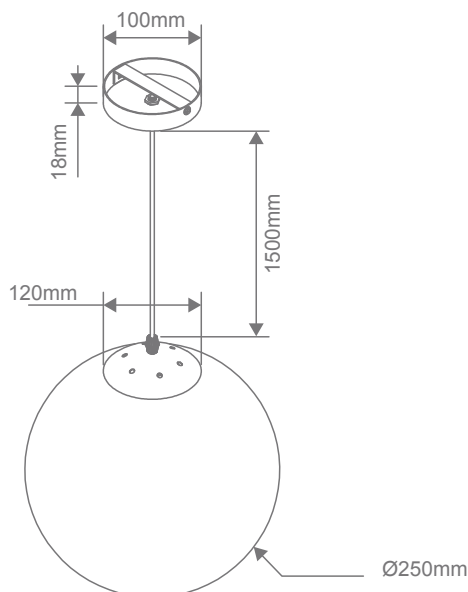

Diagrams / Additional

Black   Antique Brass   Chrome   Rose Gold