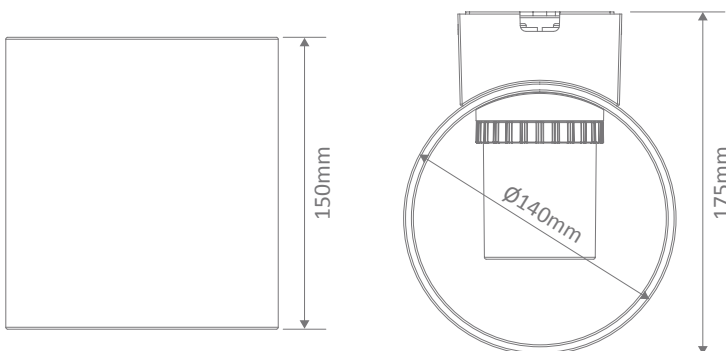

WHISPER-6 LED Wall Light

Description

The Whisper series of LED Wall lights is a beautiful outdoor LED wall light made from Tempered Opal Glass and featuring a CNC machined Aluminium backing available in powder coated textured Black or Textured White to give you that perfect look for lighting your home. Available in both in 3000K Warm White or 5000K Cool White dedicated LED, the Whisper series will complement a modern contemporary home with up, down and outward illumination for beautiful effect. Incorporating an IP65 body and backed by our Domus Lighting 3 year replacement warranty, you are sure to enjoy many years of outdoor illumination with the Whisper Series.

Specification Features

Input Voltage: 240V AC
 Power (W): 10.5W
 IP rating (IP): IP65
 Lumens (lm): Warm White 3000K - 290lm
 White 5000K - 340lm
 LED type: SMD
 CCT: 3000K - 5000K
 CRI: ≥80
 Beam angle (°): 120°
 Dimmable: No
 Lifespan (hrs): 50,000hrs

Diagrams / Additional

Item No.	Variant	Colour
WHISPER-6-WHT	19678	3000K
	19679	5000K
WHISPER-6-BLK	19680	3000K
	19681	5000K