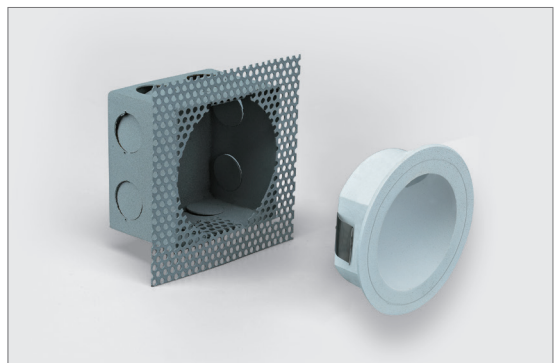

YOU-3-RND LED Steplight

Description

The YOU-3-RND is a mini round recessed LED light that can be applicable for both interior and exterior situations. The YOU-3-RND has been rated at IP65 and as such is resistant to all weather conditions.

YOU-3-RND is constructed from die-cast aluminium and includes a tempered glass lens. Behind this lens sits an energy saving 3W COB LED chip, capable of providing a nice even flow of light on low-level surfaces and pathways.

Specification Features

Input Voltage:	240V AC
Power (W):	3W
IP rating (IP):	65
Lumens (lm):	Warm White 3000K - 200lm White 5000K - 220lm
LED type:	COB
CCT:	3000K - 5000K
CRI:	≥80
Dimmable:	No
Lifespan (hrs):	50,000hrs
Cutout without recessed box:	(Ø)70mm
Cutout with recessed box:	(L)73.5mmx(W)73.5mm

Diagrams / Additional

Depth without recessed box: (D) 46mm
Cutout without recessed box: (Ø) 70mm

Cutout with recessed box

Item No.	Variant		Colour Temperature
	Wht	Blk	
YOU-3-RND	19985	19989	3000K
	19986	19990	5000K