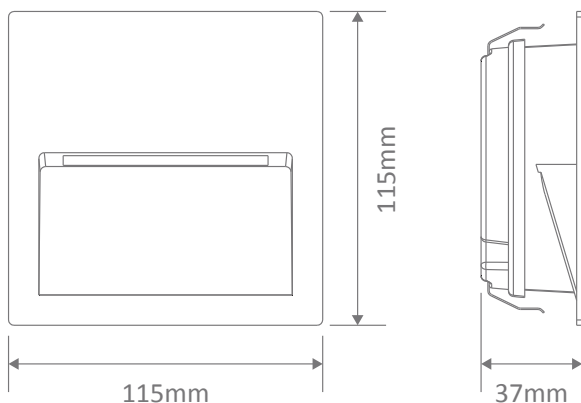

Diagrams / Additional

Item No.	Variant	Colour
ZAC-4-12V-SQR-BLK	19778	3000K
	19779	5000K
ZAC-4-12V-SQR-DGR	19780	3000K
	19781	5000K
ZAC-4-12V-SQR-SLR	19782	3000K
	19783	5000K
ZAC-4-12V-SQR-WHT	19784	3000K
	19785	5000K

Cutout without recessed box: (L) 100mm x (H) 100mm
Cutout with recessed box: (L) 110mm x (H) 110mm