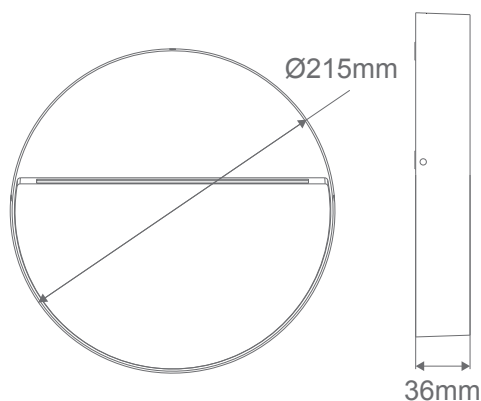

Diagrams / Additional

Item No.	Variant	Colour
ZEKE-9-RND-BLK	19514	3000K
	19515	5000K
ZEKE-9-RND-DGR	19488	3000K
	19489	5000K
ZEKE-9-RND-SLR	19486	3000K
	19487	5000K
ZEKE-9-RND-WHT	19506	3000K
	19507	5000K