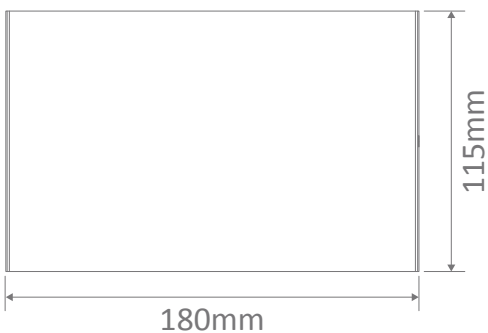

SIERRA-12-RND LED Wall Light

Description

The Sierra series of LED Wall Lights features a high quality cast square or round aluminium frame powder coated in textured black, textured dark grey or textured white with either 3000K Warm White or 5000K dedicated LED Chips. However, the real benefit to the sierra series lies with the adjustable integrated slides on the top and bottom of the luminaire allowing you to change the beam angle projected up and down the wall from 0° to 100° to give you that perfect v-line look on your wall for your home. With the additional benefit of being IP65 rated, the Sierra series of LED Wall lights can be placed both indoors and outdoors to create excellent up and down illumination for your contemporary home and all backed by our Domus Lighting 3 year replacement warranty for peace of mind.

Specification Features

Input Voltage:	240V AC
Power (W):	2x6W
IP rating (IP):	IP65
Lumens (lm):	Warm White 3000K - 400lm White 5000K - 450 lm
LED type:	COB
CCT:	3000K - 5000K
CRI:	≥80
Beam angle (°):	0° - 90° (Adjustable)
Dimmable:	No
Lifespan (hrs):	50,000hrs
Material:	Die-cast Aluminium body, glass lens diffuser

Diagrams / Additional

Item No.	Variant	Colour
SIERRA-12-RND-DGR	19630	3000K
	19631	5000K
SIERRA-12-RND-WHT	19632	3000K
	19633	5000K
SIERRA-12-RND-BLK	19634	3000K
	19635	5000K