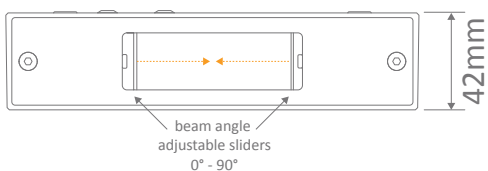

Diagrams / Additional

Item No.	Variant	Colour
SIERRA-12-RND-DGR	19630	3000K
	19631	5000K
SIERRA-12-RND-WHT	19632	3000K
	19633	5000K
SIERRA-12-RND-BLK	19634	3000K
	19635	5000K