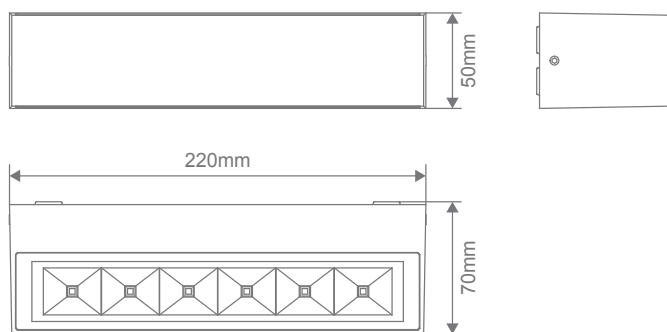

Diagrams / Additional

Item No.	Variant			CCT
	Blk	Dgr	Wht	
DASH-13	19942	19944	19946	3000K
	19943	19945	19947	5000K