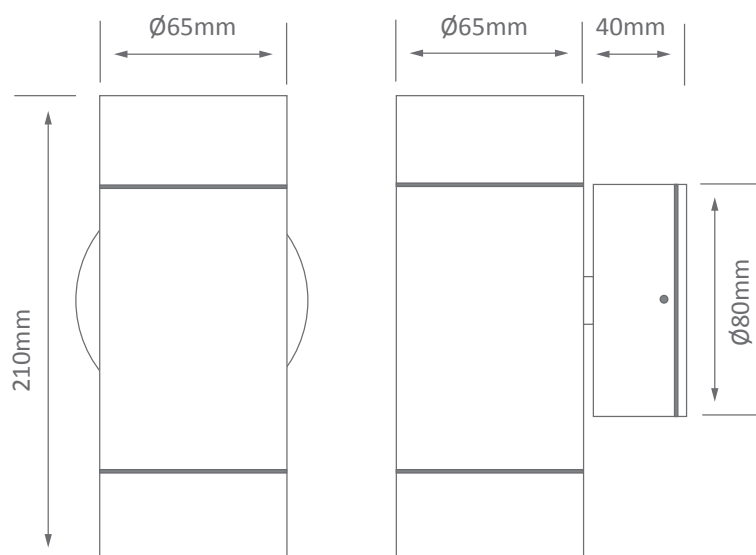

Diagrams / Additional

Item No.	Variant	Colour
ELITE-2-WB-ALU	19406	3000K
	19407	5000K
ELITE-2-WB-ALU	19399	Body only