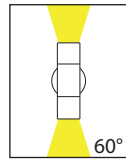

## Product Specifications

Name	Mini Tivah
Material	316 Stainless Steel
Colour	Stainless Steel
IP Rating	IP65
Installation Type	Wall - Surface Mounted
Lamp Base	MR11
Protection Class	3 (No Earth Required)
Max Wattage	2x 20w MR11
Lamp Expectancy	<30,000hrs
Diffuser Type	Clear Glass
CRI	CRI>80
Dimmable	No - Not with supplied globes
IK Rating	IK10
Warranty	3 Years Replacement*