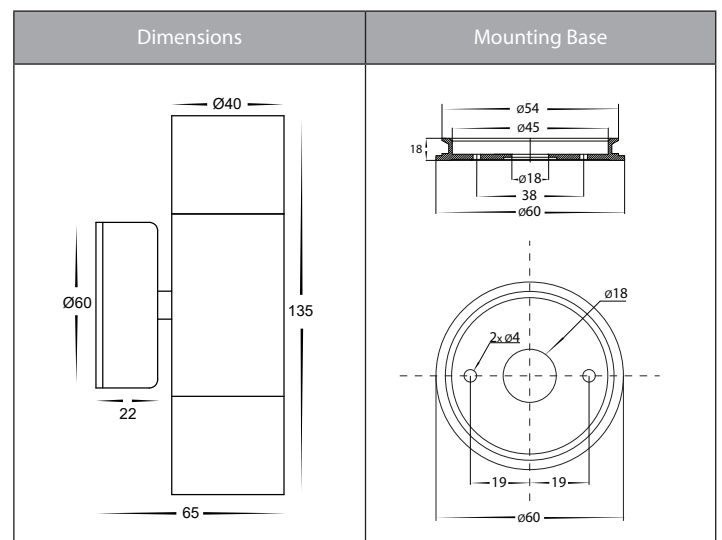

Optional Havit Compatible Accessories

Image	Part Number	Colour Temp	Input Voltage	Beam Angle	Included LED
	HV9311C	5500k	12v DC	60°	3w MR11 LED
	HV9971	Stainless Steel Maintenance Kit - Kit includes rejuvenating paste + Spray for final protection coating			
	12v DC LED Drivers	See Catalogue or Website for full range of 12v DC LED Drivers