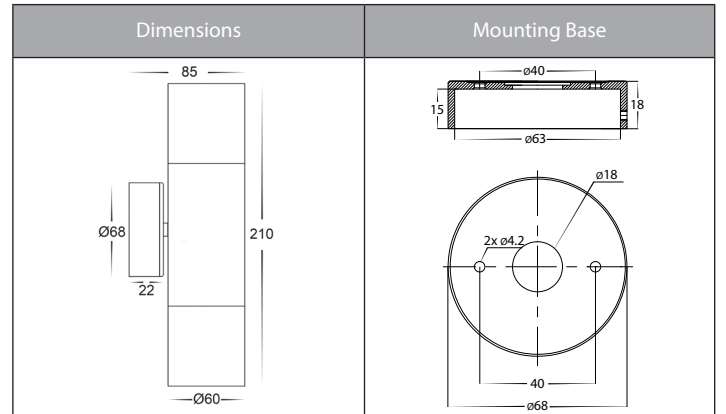

## Product Specifications

Name	Tivah
Material	Solid Brass
Colour	Graphite
IP Rating	IP65
Installation Type	Wall - Surface Mounted
Lamp Base	Either GU10 or MR16
Protection Class	240v = 1 (Requires Earth)
	12v DC = 3 (No Earth Required)
Max Wattage	2x 35w GU10   2x 20w MR16
Lamp Expectancy	<30,000hrs
Diffuser Type	Clear Glass
CRI	CRI>80
Dimmable	No - Not with supplied globes, See below for optional dimmable globes
IK Rating	IK10
Warranty	3 Years Replacement*

## Product Ordering

Part Number	Colour Temp	Lumens	Input Voltage	Beam Angle	Included LED	Barcode
<b>HV1075T</b>	3000k 4000k 5500k	2x 240-560lm 2x 255-595lm 2x 270-630lm	240v AC	60°	<b>TRI Colour</b> 2x 3/5/7w GU10 LED	9350418019431
<b>HV1077GU10T</b>	3000k 4000k 5500k	2x 270lm 2x 285lm 2x 300lm	240v AC	120°	<b>TRI Colour</b> 2x 5w GU10 LED	9350418019448
<b>HV1077MR16T</b>	3000k 4000k 5500k	2x 270lm 2x 285lm 2x 300lm	12v DC	120°	<b>TRI Colour</b> 2x 5w MR16 LED	9350418019455