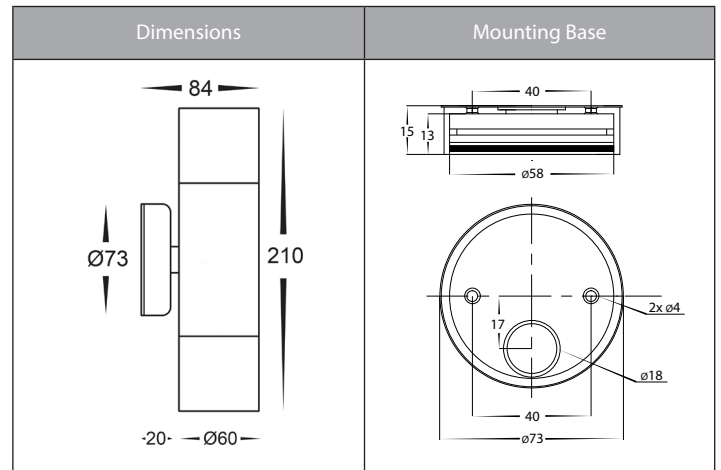

Fortis Stainless Steel Up & Down Wall Light

Product Specifications

Name	Fortis
Material	High Grade 304 Stainless Steel
Colour	Stainless Steel
IP Rating	IP54
Installation Type	Wall - Surface Mounted
Lamp Base	GU10
Protection Class	1 (Requires Earth)
Max Wattage	2x 35w GU10
Lamp Expectancy	<30,000hrs
Diffuser Type	Clear Glass
CRI	CRI>80
Dimmable	No - Not with supplied globes, See below for optional dimmable globes
IK Rating	IK10
Warranty	3 Years Replacement*

Optional Havit Compatible Accessories

Image	Part Number	Colour Temp	Input Voltage	Beam Angle	Included LED
	HV9506D	3000k 4000k 5500k	240v AC	60°	TRI Colour 3/5/7w GU10 LED
	HV9971	Stainless Steel Maintenance Kit - Kit includes rejuvenating paste + Spray for final protection coating			

Product Ordering

Part Number	Colour Temp	Lumens	Input Voltage	Beam Angle	Included LED	Barcode
HV1072T	3000k 4000k 5500k	2x 270lm 2x 285lm 2x 300lm	240v AC	120°	TRI Colour 2x 5w GU10 LED	9350418015006

*Items ordered after 01-01-2022