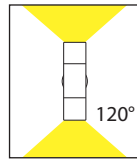

Fortis Stainless Steel Up & Down Wall Light

Product Specifications

Name	Fortis
Material	High Grade 304 Stainless Steel
Colour	Stainless Steel
IP Rating	IP54
Installation Type	Wall - Surface Mounted
Lamp Base	GU10
Protection Class	1 (Requires Earth)
Max Wattage	2x 35w GU10
Lamp Expectancy	<30,000hrs
Diffuser Type	Clear Glass
CRI	CRI>80
Dimmable	No - Not with supplied globes, See below for optional dimmable globes
IK Rating	IK10
Warranty	3 Years Replacement*

Product Ordering

Part Number	Colour Temp	Lumens	Input Voltage	Beam Angle	Included LED	Barcode
HV1072T	3000k 4000k 5500k	2x 270lm 2x 285lm 2x 300lm	240v AC	120°	TRI Colour 2x 5w GU10 LED	9350418015006

*Items ordered after 01-01-2022