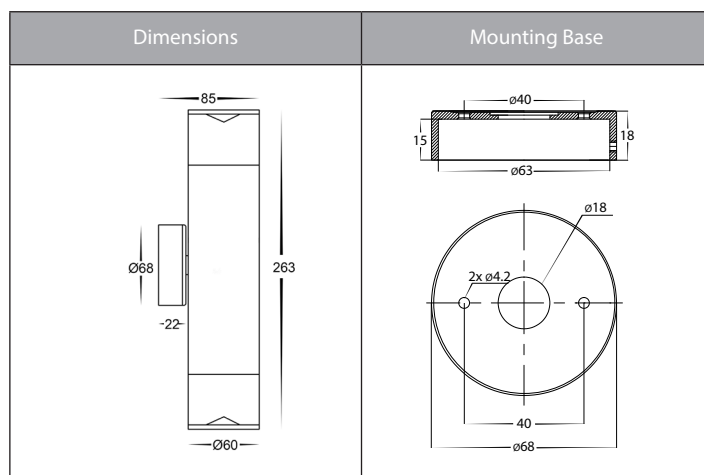

## Product Specifications

Name	Highlite
Material	Aluminium
Colour	Titanium or Poly Powder Coated Black
IP Rating	IP65
Installation Type	Wall - Surface Mounted
Lamp Base	GU10
Protection Class	1 (Requires Earth)
Max Wattage	2x 10w GU10 (LED Globes Only)
Lamp Expectancy	<30,000hrs
Diffuser Type	Clear Perspex
CRI	CRI>80
Dimmable	No - Not with supplied globes, See below for optional dimmable globes
IK Rating	IK06
Warranty	3 Years Replacement*

## Product Ordering

Image	Part Number	Colour Temp	Lumens	Input Voltage	Beam Angle	Included LED	Barcode
	<b>HV1089T-TTM-240V</b>	3000k 4000k 5500k	2x 270lm 2x 285lm 2x 300lm	240v AC	120°	<b>TRI Colour</b> 2x 5w GU10 LED	9350418015051
	<b>HV1089T-BLK-240V</b>	3000k 4000k 5500k	2x 270lm 2x 285lm 2x 300lm	240v AC	120°	<b>TRI Colour</b> 2x 5w GU10 LED	9350418015044