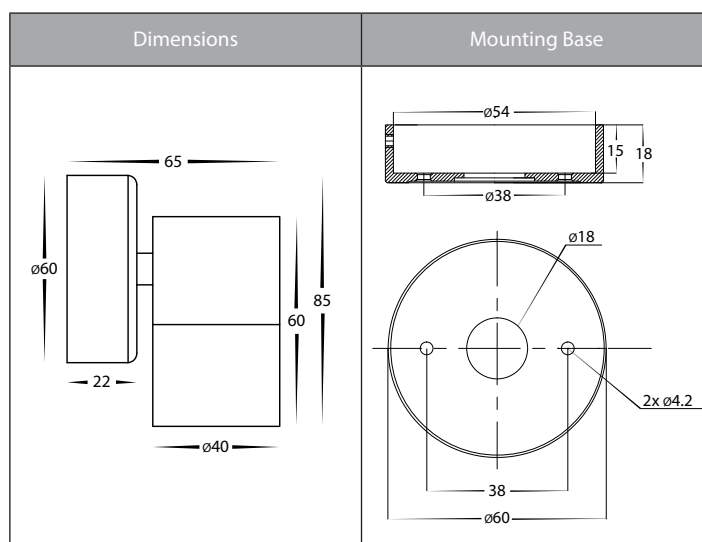

Optional Havit Compatible Accessories

Image	Part Number	Colour Temp	Input Voltage	Beam Angle	Included LED
	HV9311C	5500k	12v DC	60°	3w MR11 LED
	12v DC LED Drivers	See Catalogue or Website for full range of 12v DC LED Drivers