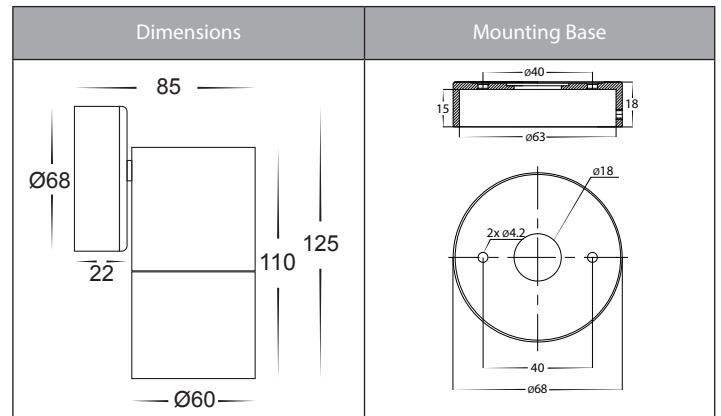

Tivah Graphite Coloured Solid Brass Fixed Down Wall Lights

Product Specifications

Name	Tivah
Material	Solid Brass
Colour	Graphite
IP Rating	IP65
Installation Type	Wall - Surface Mounted
Lamp Base	Either GU10 or MR16
Protection Class	240v = 1 (Requires Earth)
	12v DC = 3 (No Earth Required)
Max Wattage	35w GU10 20w MR16
Lamp Expectancy	>30,000hrs
Diffuser Type	Clear Glass
CRI	CRI>80
Dimmable	No - Not with supplied globes, See below for optional dimmable globes
IK Rating	IK10
Warranty	3 Years Replacement*

Product Ordering

Part Number	Colour Temp	Lumens	Input Voltage	Beam Angle	Included LED	Barcode
HV1175T	3000k 4000k 5500k	240-560lm 255-595lm 270-630lm	240v AC	60°	TRI Colour 3/5/7w GU10 LED	9350418019462
HV1177GU10T	3000k 4000k 5500k	270lm 285lm 300lm	240v AC	120°	TRI Colour 5w GU10 LED	9350418019479
HV1177MR16T	3000k 4000k 5500k	270lm 285lm 300lm	12v DC	120°	TRI Colour 5w MR16 LED	9350418019486