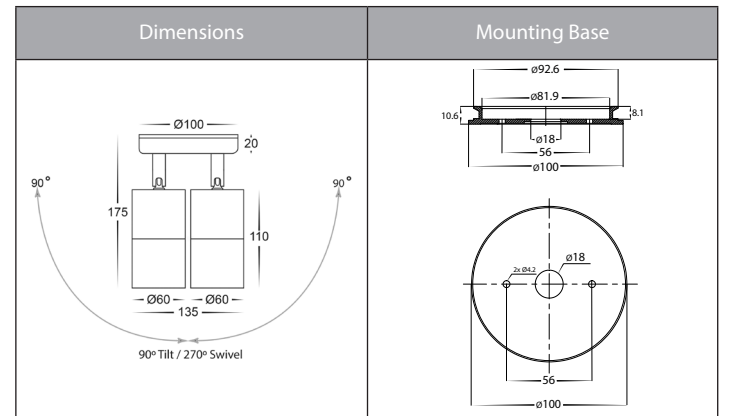

Optional Havit Compatible Accessories

Image	Part Number	Colour Temp	Input Voltage	Beam Angle	Included LED
	HV9506D	3000k 4000k 5500k	240v AC	60°	TRI Colour 3/5/7w GU10 LED
	12v DC LED Drivers	See Catalogue or Website for full range of 12v DC LED Drivers