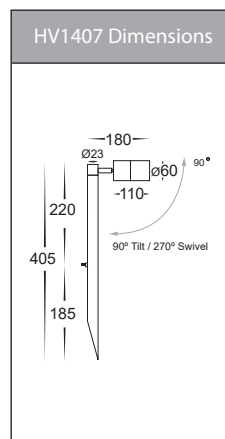

Optional Havit Compatible Accessories

Image	Part Number	Colour Temp	Input Voltage	Beam Angle	Included LED
	HV9507	3000k 4000k 5500k	12v DC	60°	TRI Colour 3/5/7w MR16 LED
	HV9508	3000k 4000k 5500k	24v DC	60°	TRI Colour 3/5/7w MR16 LED
	12v DC LED Drivers	See Catalogue or Website for full range of 12v DC LED Drivers			
	HV9911	Small IP67 Weatherproof Connector			
	HV9912	Medium IP67 Weatherproof Connector			
	HV9913	Large IP67 Weatherproof Connector