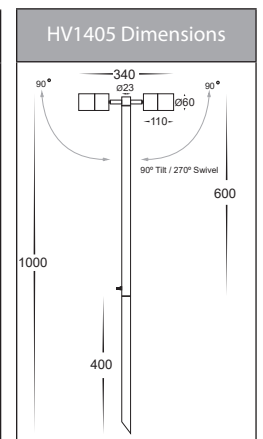

Optional Havit Compatible Accessories

Image	Part Number	Colour Temp	Input Voltage	Beam Angle	Included LED
	HV9507	3000k 4000k 5500k	12v DC	60°	TRI Colour 3/5/7w MR16 LED
	HV9508	3000k 4000k 5500k	24v DC	60°	TRI Colour 3/5/7w MR16 LED
	12v DC LED Drivers	See Catalogue or Website for full range of 12v DC LED Drivers			
	HV9911	Small IP67 Weatherproof Connector			
	HV9912	Medium IP67 Weatherproof Connector			
	HV9913	Large IP67 Weatherproof Connector