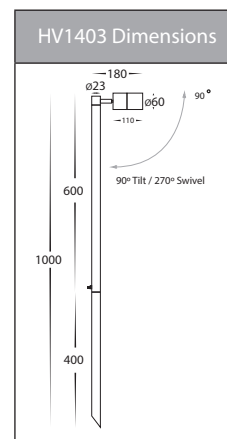

Optional Havit Compatible Accessories

Image	Part Number	Colour Temp	Input Voltage	Beam Angle	Included LED
	HV9507	3000k 4000k 5500k	12v DC	60°	TRI Colour 3/5/7w MR16 LED
	HV9508	3000k 4000k 5500k	24v DC	60°	TRI Colour 3/5/7w MR16 LED
	12v DC LED Drivers	See Catalogue or Website for full range of 12v DC LED Drivers			
	HV9911	Small IP67 Weatherproof Connector			
	HV9912	Medium IP67 Weatherproof Connector			
	HV9913	Large IP67 Weatherproof Connector