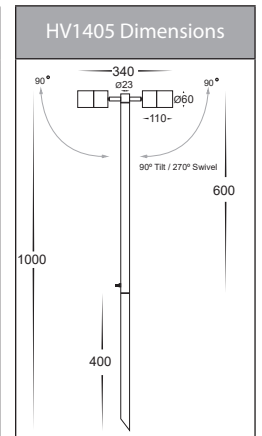

HV1405T-BR

Product Ordering

Image	Part Number	Colour Temp	Lumens	Input Voltage	Beam Angle	Included LED	Barcode
	HV1403T-BR	3000k 4000k 5500k	270lm 285lm 300lm	12v DC	120°	TRI Colour 5w MR16 LED	9350418028136
	HV1405T-BR	3000k 4000k 5500k	2x 270lm 2x 285lm 2x 300lm	12v DC	120°	TRI Colour 2x 5w MR16 LED	9350418028136
	HV1407T-BR	3000k 4000k 5500k	270lm 285lm 300lm	12v DC	120°	TRI Colour 5w MR16 LED	9350418028150

*Items ordered after 01-01-2022