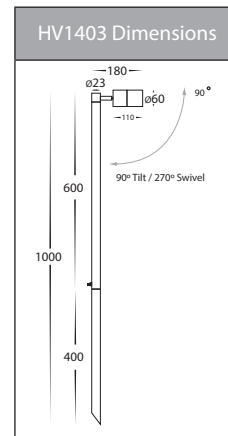

HV1403T-BR

Product Ordering

Image	Part Number	Colour Temp	Lumens	Input Voltage	Beam Angle	Included LED	Barcode
	HV1403T-BR	3000k 4000k 5500k	270lm 285lm 300lm	12v DC	120°	TRI Colour 5w MR16 LED	9350418028136
	HV1405T-BR	3000k 4000k 5500k	2x 270lm 2x 285lm 2x 300lm	12v DC	120°	TRI Colour 2x 5w MR16 LED	9350418028136
	HV1407T-BR	3000k 4000k 5500k	270lm 285lm 300lm	12v DC	120°	TRI Colour 5w MR16 LED	9350418028150

*Items ordered after 01-01-2022