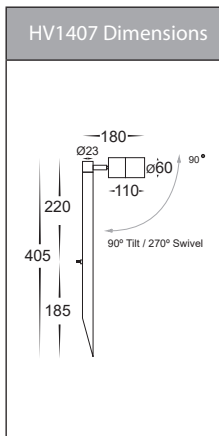

HV1407T-BR

Product Ordering

Image	Part Number	Colour Temp	Lumens	Input Voltage	Beam Angle	Included LED	Barcode
	HV1403T-BR	3000k 4000k 5500k	270lm 285lm 300lm	12v DC	120°	TRI Colour 5w MR16 LED	9350418028136
	HV1405T-BR	3000k 4000k 5500k	2x 270lm 2x 285lm 2x 300lm	12v DC	120°	TRI Colour 2x 5w MR16 LED	9350418028136
	HV1407T-BR	3000k 4000k 5500k	270lm 285lm 300lm	12v DC	120°	TRI Colour 5w MR16 LED	9350418028150

*Items ordered after 01-01-2022