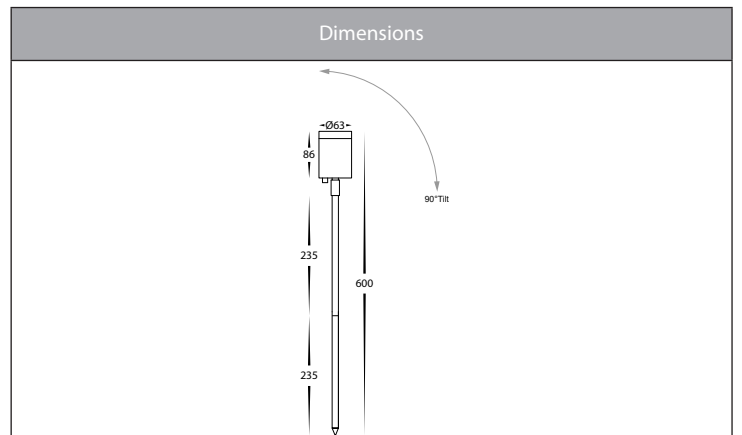

## Product Specifications

Name	Pointe
Material	Aluminium
Colour	Poly Powder Coated Black or White
IP Rating	IP65
Installation Type	Ground - Spike
Lamp Base	MR16
Max Wattage	1x 20w MR16
Protection Class	3 (No Earth Required)
Lamp Expectancy	<30,000hrs
Diffuser Type	Clear Glass
Cable Length	2000mm
CRI	CRI>80
Dimmable	No - Not with supplied globes
IK Rating	IK08
Warranty	3 Years Replacement*

## Product Ordering

Image	Part Number	Colour Temp	Lumens	Input Voltage	Beam Angle	Included LED	Barcode
	<b>HV1421T</b>	3000k 4000k 5500k	270lm 285lm 300lm	12v DC	120°	 <b>TRI Colour</b> 5w MR16 LED	9350418015822
	<b>HV1421T-WHT</b>	3000k 4000k 5500k	270lm 285lm 300lm	12v DC	120°	 <b>TRI Colour</b> 5w MR16 LED	9350418030504