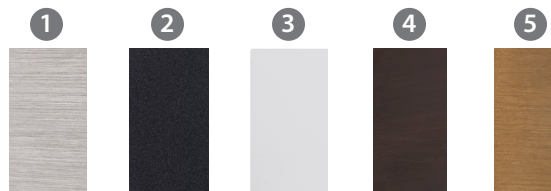

## Recessed Wall or Step Lights

<b>Name</b>	Reces, Mini Reces
<b>Material</b>	316 Stainless Steel, Aluminium or Brass
<b>Colour</b>	<ul style="list-style-type: none"> <li>① 316 Stainless Steel</li> <li>② Black</li> <li>③ White</li> <li>④ Antique Brass</li> <li>⑤ Brass</li> </ul>
<b>Cut Out</b>	<p><b>Mini Reces:</b> With Canister = Ø50mm  <b>Reces:</b> With Canister = Ø76mm</p> <hr/> <p><b>Mini Reces:</b> Without Canister = Ø43mm  <b>Reces:</b> Without Canister = Ø60mm</p>
<b>IP Rating</b>	IP67
<b>Shape</b>	Round, Square
<b>Colour Temp</b>	<ul style="list-style-type: none"> <li><span style="color: yellow;">■</span> 3000k</li> <li><span style="color: lightblue;">■</span> 4000k</li> <li><span style="color: blue;">■</span> 5000k</li> </ul>
<b>IK Rating</b>	IK10
<b>Installation Type</b>	Wall - Recessed
<b>Cable Length</b>	300mm
<b>Lamp Base</b>	Built in LED
<b>Max Wattage</b>	2.5w (Reces), 1w (Mini Reces)
<b>Protection Class</b>	3 (No Earth Required)
<b>Lamp Expectancy</b>	<30,000hrs
<b>CRI</b>	CRI>80
<b>Dimmable</b>	Yes
<b>Warranty</b>	3 Years Replacement

### Colour Reference