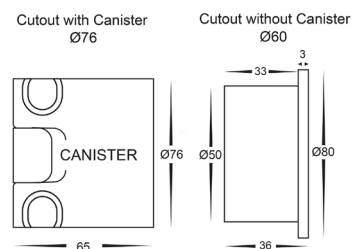

## Recessed Wall or Step Lights

<b>Name</b>	Reces, Mini Reces
<b>Material</b>	316 Stainless Steel, Aluminium or Brass
<b>Colour</b>	<ul style="list-style-type: none"> <li>① 316 Stainless Steel</li> <li>② Black</li> <li>③ White</li> <li>④ Antique Brass</li> <li>⑤ Brass</li> </ul>
<b>Cut Out</b>	<p><b>Mini Reces:</b> With Canister = Ø50mm  <b>Reces:</b> With Canister = Ø76mm</p> <hr/> <p><b>Mini Reces:</b> Without Canister = Ø43mm  <b>Reces:</b> Without Canister = Ø60mm</p>
<b>IP Rating</b>	IP67
<b>Shape</b>	Round, Square
<b>Colour Temp</b>	<ul style="list-style-type: none"> <li><span style="color: yellow;">■</span> 3000k</li> <li><span style="color: lightblue;">■</span> 4000k</li> <li><span style="color: blue;">■</span> 5000k</li> </ul>
<b>IK Rating</b>	IK10
<b>Installation Type</b>	Wall - Recessed
<b>Cable Length</b>	300mm
<b>Lamp Base</b>	Built in LED
<b>Max Wattage</b>	2.5w (Reces), 1w (Mini Reces)
<b>Protection Class</b>	3 (No Earth Required)
<b>Lamp Expectancy</b>	<30,000hrs
<b>CRI</b>	CRI>80
<b>Dimmable</b>	Yes
<b>Warranty</b>	3 Years Replacement

### Round

Reces 2.5w

Mini Reces 1w

2.5w Dimensions

Canister

1w Dimensions

Canister