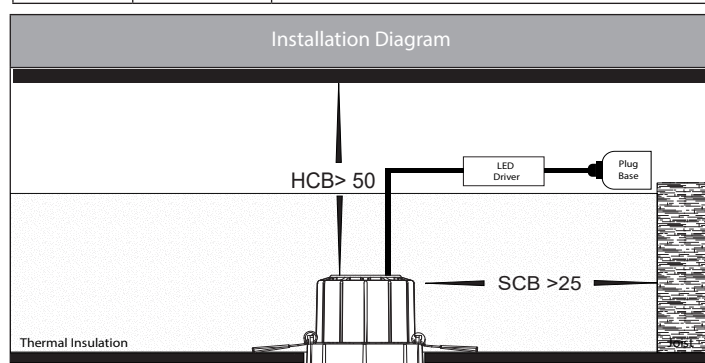

Product Ordering

Image	Part Number	Colour Temp	Lumens	Input Voltage	Beam Angle	Included LED	Barcode
	HV5511T-BLK	3000k 4000k 5500k	839lm 913lm 841lm	240v AC Supplied with Flex & Plug	60°	TRI Colour 12w Built in LED	9350418010001
	HV5511T-WHT	3000k 4000k 5500k	839lm 913lm 841lm	240v AC Supplied with Flex & Plug	60°	TRI Colour 12w Built in LED	9350418010049

*Items ordered after 01-01-2022