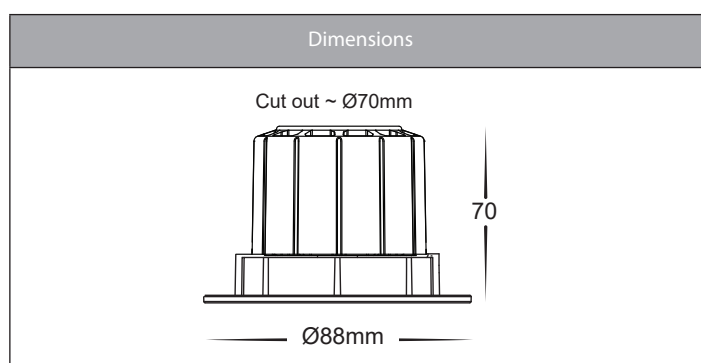

Product Ordering

Image	Part Number	Colour Temp	Lumens	Input Voltage	Beam Angle	Included LED	Barcode
	HV5511T-BLK	3000k 4000k 5500k	839lm 913lm 841lm	240v AC Supplied with Flex & Plug	60°	TRI Colour 12w Built in LED	9350418010001
	HV5511T-WHT	3000k 4000k 5500k	839lm 913lm 841lm	240v AC Supplied with Flex & Plug	60°	TRI Colour 12w Built in LED	9350418010049

*Items ordered after 01-01-2022