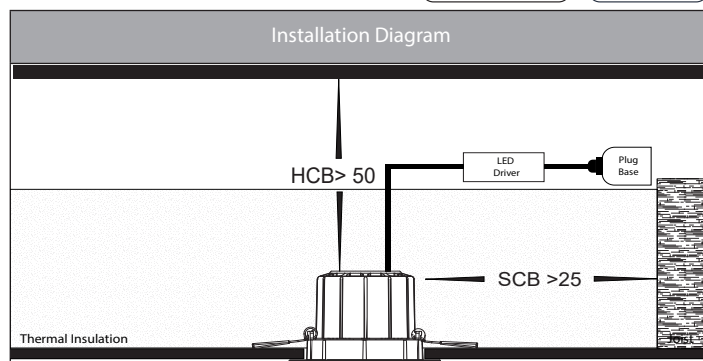

Prime RGBCW WIFI Recessed Downlights

Product Specifications

Name	Prime
Material	Aluminium + PC
Colour	Black or White
IP Rating	IP54 - Front of Fitting Only
Tilt	20°
Installation Type	Ceiling - Recessed
Lamp Base	Built in LED
Protection Class	240v = 2 (No Earth Required)
Max Wattage	12w
Lamp Expectancy	<30,000hrs
Diffuser Type	Opal Polycarbonate
IC Rating	IC-4
UGR	<34
CRI	CRI>90
Dimmable	Yes - Controlled with TUYA App
IK Rating	IK08
Warranty	3 Years Replacement*

Product Ordering

Image	Part Number	Colour Temp	Lumens	Input Voltage	Beam Angle	Included LED	Barcode
	HV5512RGBCW-BLK	(RGBCW) RGB + 3000k - 5500k	Red = 15lm Green = 32lm Blue = 25lm 3000k = 300lm 5500k = 320lm	240v AC	120°	RGBCW 12w Built in LED	9350418026781
	HV5512RGBCW-WHT	(RGBCW) RGB + 3000k - 5500k	Red = 15lm Green = 32lm Blue = 25lm 3000k = 300lm 5500k = 320lm	240v AC	120°	RGBCW 12w Built in LED	9350418026774