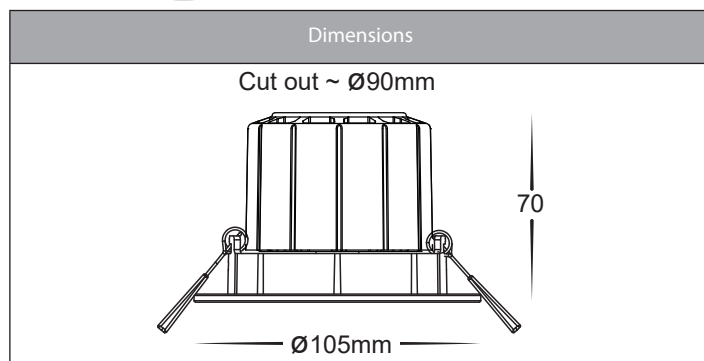

Prime RGBCW WIFI Recessed Downlights

Product Specifications

Name	Prime
Material	Aluminium + PC
Colour	Black or White
IP Rating	IP54 - Front of Fitting Only
Tilt	20°
Installation Type	Ceiling - Recessed
Lamp Base	Built in LED
Protection Class	240v = 2 (No Earth Required)
Max Wattage	12w
Lamp Expectancy	<30,000hrs
Diffuser Type	Opal Polycarbonate
IC Rating	IC-4
UGR	<34
CRI	CRI>90
Dimmable	Yes - Controlled with TUYA App
IK Rating	IK08
Warranty	3 Years Replacement*

Product Ordering

Image	Part Number	Colour Temp	Lumens	Input Voltage	Beam Angle	Included LED	Barcode
	HV5512RGBCW-BLK	(RGBCW) RGB + 3000k - 5500k	Red = 15lm Green = 32lm Blue = 25lm 3000k = 300lm 5500k = 320lm	240v AC	120°	RGBCW 12w Built in LED	9350418026781
	HV5512RGBCW-WHT	(RGBCW) RGB + 3000k - 5500k	Red = 15lm Green = 32lm Blue = 25lm 3000k = 300lm 5500k = 320lm	240v AC	120°	RGBCW 12w Built in LED	9350418026774