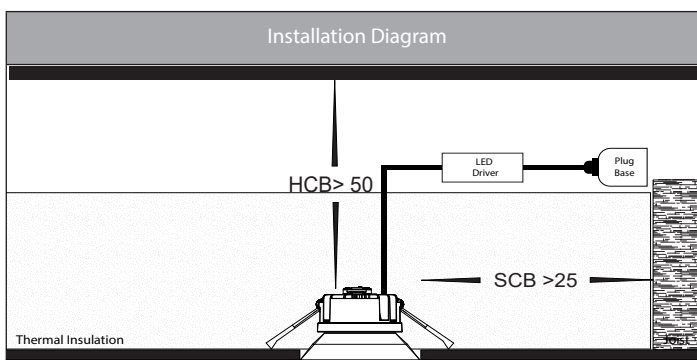

Product Ordering

Image	Part Number	Colour Temp	Lumens	Input Voltage	Beam Angle	Included LED	Barcode
	HV5528T-BLK	3000k 4000k 5500k	680lm 795lm 745lm	240v AC Supplied with Flex & Plug	90°	TRI Colour 9w Built in LED	9350418013989
	HV5528T-WHT	3000k 4000k 5500k	680lm 795lm 745lm	240v AC Supplied with Flex & Plug	90°	TRI Colour 9w Built in LED	9350418013972

*Items ordered after 01-01-2022