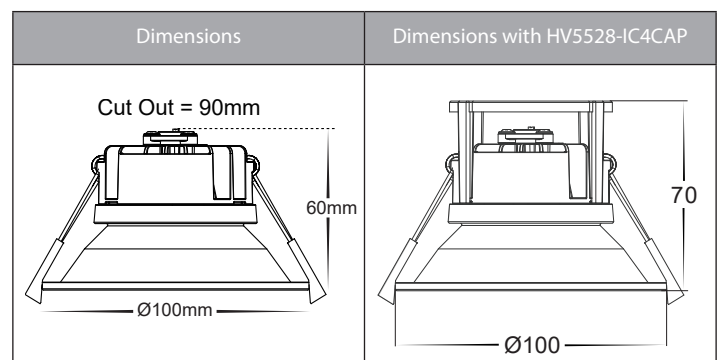

Product Ordering

Image	Part Number	Colour Temp	Lumens	Input Voltage	Beam Angle	Included LED	Barcode
	HV5528T-BLK	3000k 4000k 5500k	680lm 795lm 745lm	240v AC Supplied with Flex & Plug	90°	TRI Colour 9w Built in LED	9350418013989
	HV5528T-WHT	3000k 4000k 5500k	680lm 795lm 745lm	240v AC Supplied with Flex & Plug	90°	TRI Colour 9w Built in LED	9350418013972

*Items ordered after 01-01-2022