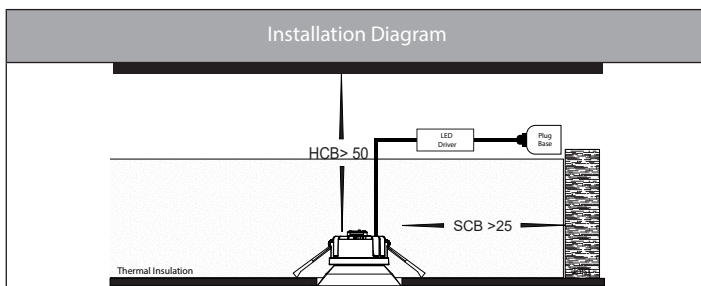

Product Ordering

Image	Part Number	Colour Temp	Lumens	Input Voltage	Beam Angle	Included LED	Barcode
	HV5529D2W-WB	1800k-3000k	685lm	240v AC Supplied with Flex & Plug	90°	Dim to Warm 9w Built in LED	9350418032386
	HV5529D2W-WC	1800k-3000k	685lm	240v AC Supplied with Flex & Plug	90°	Dim to Warm 9w Built in LED	9350418032393
	HV5529D2W-WG	1800k-3000k	685lm	240v AC Supplied with Flex & Plug	90°	Dim to Warm 9w Built in LED	9350418032409
	HV5529D2W-WW	1800k-3000k	685lm	240v AC Supplied with Flex & Plug	90°	Dim to Warm 9w Built in LED	9350418032416

*Items ordered after 01-01-2022