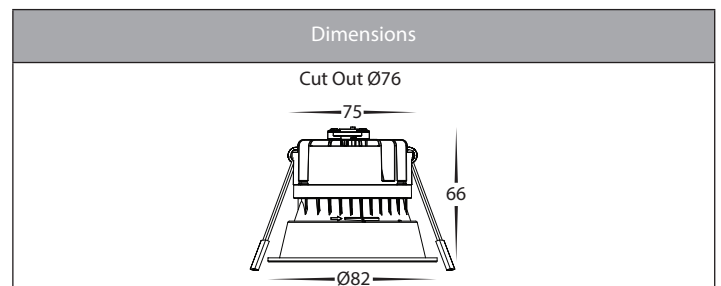

Product Ordering

Image	Part Number	Colour Temp	Lumens	Input Voltage	Beam Angle	Included LED	Barcode
	HV5529D2W-WB	1800k-3000k	685lm	240v AC Supplied with Flex & Plug	90°	Dim to Warm 9w Built in LED	9350418032386
	HV5529D2W-WC	1800k-3000k	685lm	240v AC Supplied with Flex & Plug	90°	Dim to Warm 9w Built in LED	9350418032393
	HV5529D2W-WG	1800k-3000k	685lm	240v AC Supplied with Flex & Plug	90°	Dim to Warm 9w Built in LED	9350418032409
	HV5529D2W-WW	1800k-3000k	685lm	240v AC Supplied with Flex & Plug	90°	Dim to Warm 9w Built in LED	9350418032416

*Items ordered after 01-01-2022