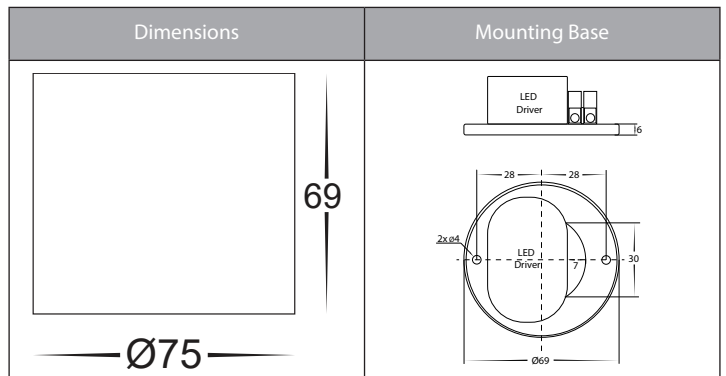

Product Ordering

Image	Part Number	Colour Temp	Lumens	Input Voltage	Beam Angle	Included LED	Barcode
	HV5802T-BLK	3000k	525lm	240v AC	120°	TRI Colour 7w Built in LED	9350418011855
		4000k	560lm				
	HV5802T-BLK-12V	3000k	525lm	12V DC	120°	TRI Colour 7w Built in LED	9350418033161
		4000k	560lm				
		5500k	540lm				
	HV5802T-WHT	3000k	525lm	240v AC	120°	TRI Colour 7w Built in LED	9350418011862
		4000k	560lm				
	HV5802T-WHT-12V	3000k	525lm	12V DC	120°	TRI Colour 7w Built in LED	9350418033178
		4000k	560lm				
		5500k	540lm				

*Items ordered after 01-01-2022

12v DC Models require an additional external LED Driver for installation.

Havit Lighting
143 Beauchamp Road,
Matrville, N.S.W. 2036

Phone: 02 9381 8300
Email: sales@havit.com.au
Web: www.havit.com.au

Warranty Terms & Conditions

www.havit.com.au