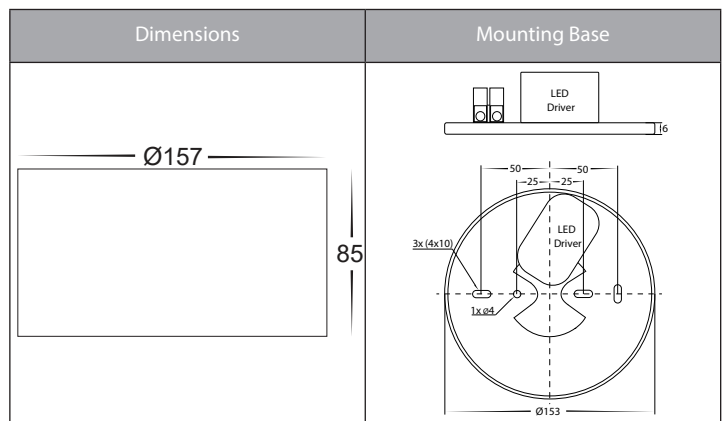

Product Ordering

Image	Part Number	Colour Temp	Lumens	Input Voltage	Beam Angle	Included LED	Barcode
	HV5805T-BLK	3000k 4000k 5500k	1380lm 1430lm 1305lm	240v AC	120°	TRI Colour 18w Built in LED	9350418011893
	HV5805T-WHT	3000k 4000k 5500k	1380lm 1430lm 1305lm	240v AC	120°	TRI Colour 18w Built in LED	9350418011909

*Items ordered after 01-01-2022

Havit Lighting
143 Beauchamp Road,
Matraville, N.S.W. 2036

Phone: 9381 8300
Email: sales@havit.com.au
Web: www.havit.com.au

Warranty Terms & Conditions

www.havit.com.au