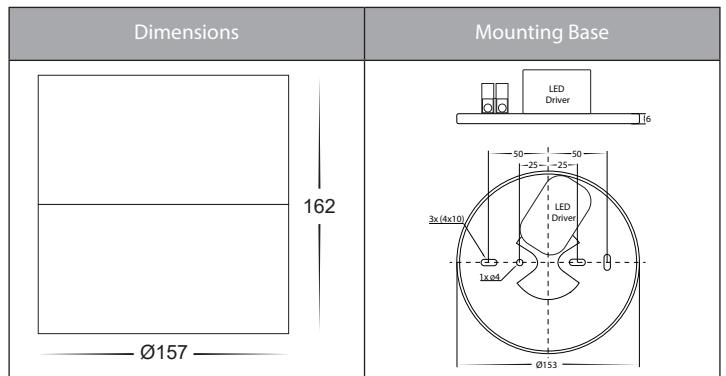

Product Ordering

Image	Part Number	Colour Temp	Lumens	Input Voltage	Beam Angle	Included LED	Barcode
	HV5805T-BLK-EXT	3000k	1380lm	240v AC	120°	TRI Colour 18w Built in LED	9350418018847
		4000k	1430lm				
	HV5805T-BLK-EXT-12V	3000k	1380lm	12V DC	120°	TRI Colour 18w Built in LED	9350418032966
		4000k	1430lm				
	HV5805T-WHT-EXT	3000k	1380lm	240v AC	120°	TRI Colour 18w Built in LED	9350418018854
		4000k	1430lm				
	HV5805T-WHT-EXT-12V	3000k	1380lm	12V DC	120°	TRI Colour 18w Built in LED	9350418033000
		4000k	1430lm				
		5500k	1305lm				

*Items ordered after 01-01-2022

12v DC Models require an additional external LED Driver for installation.

Havit Lighting
143 Beauchamp Road,
Matraville, N.S.W. 2036

Phone: 02 9381 8300
Email: sales@havit.com.au
Web: www.havit.com.au

Warranty Terms & Conditions

www.havit.com.au