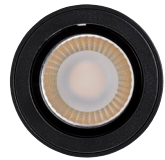

Nella Aluminium Tilt Surface Mounted Downlights

Product Specifications

Name	Nella
Material	Aluminium
Colour	White or Black
IP Rating	IP40
Tilt	20°
Installation Type	Ceiling - Surface Mounted
Lamp Base	Built in LED
Protection Class	240v Model - 1 (Earth Required)
	12v DC Model - 3 (Low Voltage, No Earth Required)
Max Wattage	7w
Lamp Expectancy	<30,000hrs
Diffuser Type	Semi Frosted Glass
CRI	CRI>80
Dimmable	Yes - Triac (240V Models Only)
IK Rating	IK07
Warranty	3 Years Replacement*

Optional Havit Compatible Accessories

Image	Part Number	Description
	HV9625	240V Triac Dimmer

Product Ordering

Image	Part Number	Colour Temp	Lumens	Input Voltage	Beam Angle	Included LED	Barcode
	HV5812T-BLK	3000k	600lm	240v AC	60°	TRI Colour 7w Built in LED	9350418011916
		4000k	640lm				
	HV5812T-WHT	3000k	600lm	240v AC	60°	TRI Colour 7w Built in LED	9350418011923
		4000k	640lm				
	HV5812T-BLK-12V	3000k	600lm	12V DC	60°	TRI Colour 7w Built in LED	9350418033185
		4000k	640lm				
	HV5812T-WHT-12V	3000k	600lm	12V DC	60°	TRI Colour 7w Built in LED	9350418033192
		4000k	640lm				
	HV5812T-BLK-12V	3000k	600lm	12V DC	60°	TRI Colour 7w Built in LED	9350418033192
		4000k	640lm				
	HV5812T-WHT-12V	3000k	600lm	12V DC	60°	TRI Colour 7w Built in LED	9350418033192
		4000k	640lm				