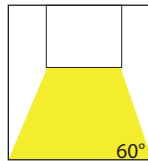

Nella Aluminium Tilt Surface Mounted Downlights

Product Specifications

Name	Nella
Material	Aluminium
Colour	White or Black
IP Rating	IP40
Tilt	20°
Installation Type	Ceiling - Surface Mounted
Lamp Base	Built in LED
Protection Class	240v Model - 1 (Earth Required)
	12v DC Model - 3 (Low Voltage, No Earth Required)
Max Wattage	7w
Lamp Expectancy	<30,000hrs
Diffuser Type	Semi Frosted Glass
CRI	CRI>80
Dimmable	Yes - Triac (240V Models Only)
IK Rating	IK07
Warranty	3 Years Replacement*

Optional Havit Compatible Accessories

Image	Part Number	Description
	HV9625	240V Triac Dimmer

Product Ordering

Image	Part Number	Colour Temp	Lumens	Input Voltage	Beam Angle	Included LED	Barcode
	HV5812T-BLK	3000k	600lm	240v AC	60°	TRI Colour 7w Built in LED	9350418011916
		4000k	640lm				
	HV5812T-WHT	3000k	600lm	240v AC	60°	TRI Colour 7w Built in LED	9350418011923
		4000k	640lm				
	HV5812T-BLK-12V	3000k	600lm	12V DC	60°	TRI Colour 7w Built in LED	9350418033185
		4000k	640lm				
	HV5812T-WHT-12V	3000k	600lm	12V DC	60°	TRI Colour 7w Built in LED	9350418033192
		4000k	640lm				
	HV5812T-BLK-12V	3000k	600lm	12V DC	60°	TRI Colour 7w Built in LED	9350418033192
		4000k	640lm				
	HV5812T-WHT-12V	3000k	600lm	12V DC	60°	TRI Colour 7w Built in LED	9350418033192
		4000k	640lm				