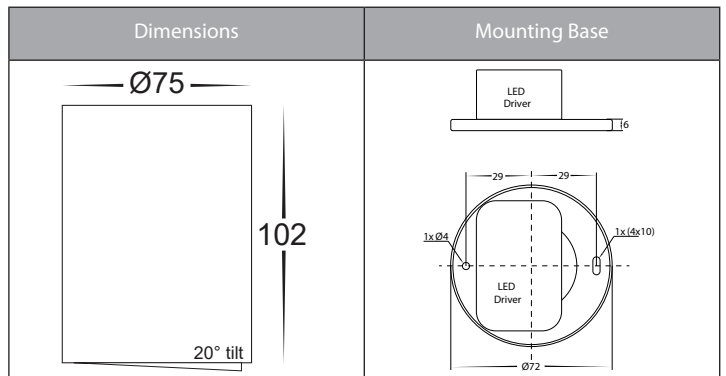

Optional Havit Compatible Accessories

Image	Part Number	Description
	HV9625	240V Triac Dimmer

Product Ordering

Image	Part Number	Colour Temp	Lumens	Input Voltage	Beam Angle	Included LED	Barcode
	HV5812T-BLK	3000k	600lm	240v AC	60°	TRI Colour 7w Built in LED	9350418011916
		4000k	640lm				
	HV5812T-WHT	3000k	600lm	240v AC	60°	TRI Colour 7w Built in LED	9350418011923
		4000k	640lm				
	HV5812T-BLK-12V	3000k	600lm	12V DC	60°	TRI Colour 7w Built in LED	9350418033185
		4000k	640lm				
	HV5812T-WHT-12V	3000k	600lm	12V DC	60°	TRI Colour 7w Built in LED	9350418033192
		4000k	640lm				
	HV5812T-BLK-12V	3000k	600lm	12V DC	60°	TRI Colour 7w Built in LED	9350418033192
		4000k	640lm				
	HV5812T-WHT-12V	3000k	600lm	12V DC	60°	TRI Colour 7w Built in LED	9350418033192
		4000k	640lm				

*Items ordered after 01-01-2022

12v DC Models require an additional external LED Driver for installation.