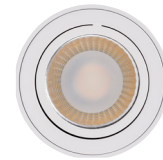

Nella Aluminium Tilt Surface Mounted Downlights

Product Specifications

Name	Nella
Material	Aluminium
Colour	White or Black
IP Rating	IP40
Tilt	20°
Installation Type	Ceiling - Surface Mounted
Lamp Base	Built in LED
Protection Class	240v Model - 1 (Earth Required)
	12v DC Model - 3 (Low Voltage, No Earth Required)
Max Wattage	7w
Lamp Expectancy	<30,000hrs
Diffuser Type	Semi Frosted Glass
CRI	CRI>80
Dimmable	Yes - Triac (240V Models Only)
IK Rating	IK07
Warranty	3 Years Replacement*

Optional Havit Compatible Accessories

Image	Part Number	Description
	HV9625	240V Triac Dimmer

Product Ordering

Image	Part Number	Colour Temp	Lumens	Input Voltage	Beam Angle	Included LED	Barcode
	HV5812T-BLK	3000k	600lm	240v AC	60°	TRI Colour 7w Built in LED	9350418011916
		4000k	640lm				
	HV5812T-WHT	3000k	600lm	240v AC	60°	TRI Colour 7w Built in LED	9350418011923
		4000k	640lm				
	HV5812T-BLK-12V	3000k	600lm	12V DC	60°	TRI Colour 7w Built in LED	9350418033185
		4000k	640lm				
	HV5812T-WHT-12V	3000k	600lm	12V DC	60°	TRI Colour 7w Built in LED	9350418033192
		4000k	640lm				
	HV5812T-BLK-12V	3000k	600lm	12V DC	60°	TRI Colour 7w Built in LED	9350418033192
		4000k	640lm				
	HV5812T-WHT-12V	3000k	600lm	12V DC	60°	TRI Colour 7w Built in LED	9350418033192
		4000k	640lm				