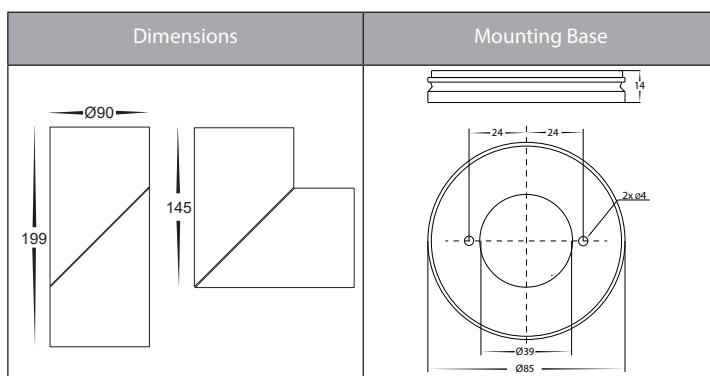

Product Ordering

Image	Part Number	Colour Temp	Lumens	Input Voltage	Beam Angle	Included LED	Barcode
	HV5824T-BLK	3000k	1415lm	240v AC	60°	TRI Colour 18w Built in LED	9350418017826
		4000k	1600lm				
		5500k	1485lm				
	HV5824T-BLK-12V	3000k	1415lm	12V DC	60°	TRI Colour 18w Built in LED	9350418033284
		4000k	1600lm				
		5500k	1485lm				
	HV5824T-WHT	3000k	1415lm	240v AC	60°	TRI Colour 18w Built in LED	9350418017833
		4000k	1600lm				
		5500k	1485lm				
	HV5824T-WHT-12V	3000k	1415lm	12V DC	60°	TRI Colour 18w Built in LED	9350418033291
		4000k	1600lm				
		5500k	1485lm				

*Items ordered after 01-01-2022

12v DC Models require an additional external LED Driver for installation.

Havit Lighting
143 Beauchamp Road,
Matraville, N.S.W. 2036

Phone: 9381 8300
Email: sales@havit.com.au
Web: www.havit.com.au

Warranty Terms & Conditions

www.havit.com.au