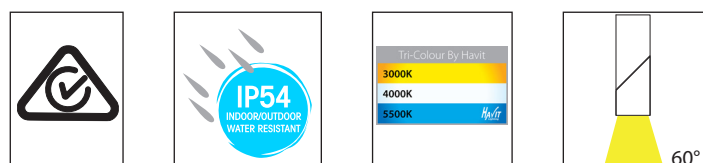

Nella Aluminium Rotatable Surface Mounted Downlights

Product Specifications

Name	Nella
Material	Aluminium
Colour	White or Black
IP Rating	IP54
Tilt	90°
Installation Type	Ceiling - Surface Mounted
Lamp Base	Built in LED
Protection Class	240v Model - 1 (Earth Required)
	12v DC Model - 3 (Low Voltage, No Earth Required)
Max Wattage	18w
Lamp Expectancy	<30,000hrs
Diffuser Type	Glass
CRI	CRI>80
Dimmable	Yes - Triac (240V Models Only)
IK Rating	IK07
Warranty	3 Years Replacement*