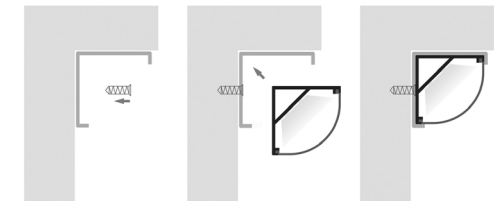

Corner Aluminium Surface Mounted LED Profile

Material	Aluminium
Colour	Silver
LED Strip Type	Up to 14mm (w) x 6mm (h)
Diffuser Type	UV Stabilised PC Diffuser
IP Rating	IP20
Available Lengths	Up to 3000mm
Installation Method	Surface Mounted
Warranty	3 Years Replacement**

Assembly Diagram

 Black or White Powder Coating Available

Product Ordering

Image	Part Number	Included
	HV9691-2020	Custom Cut Length: Supplied with 2x Mounting Clips per Metre + 2x end caps
	HV9691-2020-3M	3 Metre Length: Supplied with 6x Mounting Clips per Metre + 6x end caps
	HV9691-2020-EC	2x End Caps
	HV9691-2020-MC	2x Mounting Clips
	HV9691-2020-SD	Custom Cut Lengths up to 3000mm

Scan to view Compatible LED Strips with this profile

Installation Method

Dimensions

*Custom cut lengths will include end caps. e.g 2000mm will be cut at 1995mm to allow for installation of end caps

**See warranty Terms and Conditions for more information