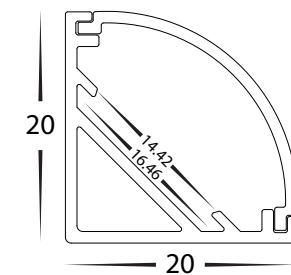

Corner Aluminium Surface Mounted LED Profile

Material	Aluminium
Colour	Silver
LED Strip Type	Up to 14mm (w) x 6mm (h)
Diffuser Type	UV Stabilised PC Diffuser
IP Rating	IP20
Available Lengths	Up to 3000mm
Installation Method	Surface Mounted
Warranty	3 Years Replacement**

Assembly Diagram

 Black or White Powder Coating Available

Product Ordering

Image	Part Number	Included
	HV9691-2020	Custom Cut Length: Supplied with 2x Mounting Clips per Metre + 2x end caps
	HV9691-2020-3M	3 Metre Length: Supplied with 6x Mounting Clips per Metre + 6x end caps
	HV9691-2020-EC	2x End Caps
	HV9691-2020-MC	2x Mounting Clips
	HV9691-2020-SD	Custom Cut Lengths up to 3000mm

Scan to view Compatible LED Strips with this profile

Installation Method

Dimensions

*Custom cut lengths will include end caps. e.g 2000mm will be cut at 1995mm to allow for installation of end caps

**See warranty Terms and Conditions for more information