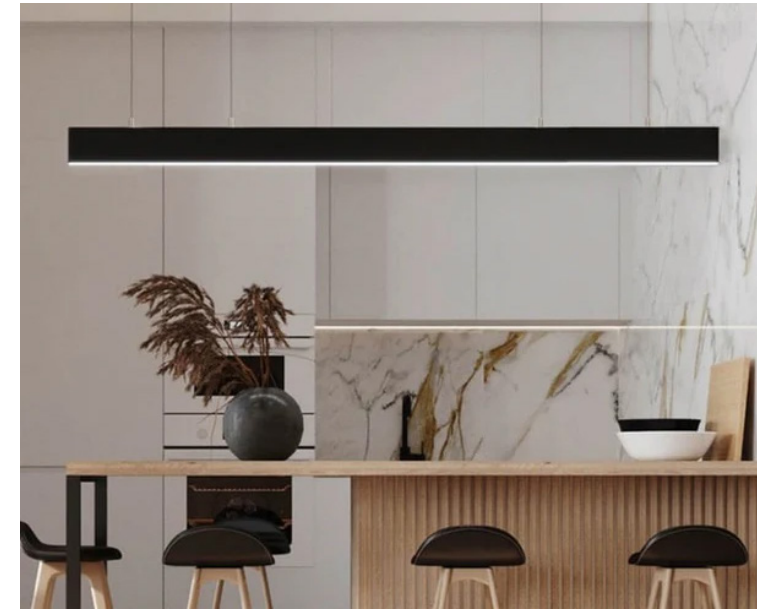

Suspended Black or White LED Profile

Material	Aluminium
Colour	Black or White
LED Strip Type	Up to 4mm (w) x 2mm (h)
Diffuser Type	UV Stabilised Standard PC
IP Rating	IP20
Available Lengths	Up to 3000mm
Installation Method	Suspended
Warranty	3 Years Replacement**