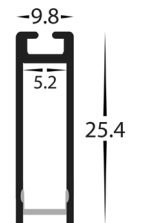

Suspended Black or White LED Profile

Material	Aluminium
Colour	Black or White
LED Strip Type	Up to 4mm (w) x 2mm (h)
Diffuser Type	UV Stabilised Standard PC
IP Rating	IP20
Available Lengths	Up to 3000mm
Installation Method	Suspended
Warranty	3 Years Replacement**

Scan to view Compatible LED Strips with this profile

End Caps

Product Ordering

Image	Part Number	Included
	HV9693-1045-BLK	Custom Cut Length: Supplied with 2x end caps per length*
	HV9693-1045-BLK-3M	3 Metre Length: Supplied with 6x end caps per length
	HV9693-1045-WHT	Custom Cut Length: Supplied with 2x end caps per length*
	HV9693-1045-WHT-3M	3 Metre Length: Supplied with 6x end caps per length
	HV9693-1045-SD	Standard diffuser to suit HV9693-1045

Warranty Terms & Conditions

Website

Installation Method

Suspension Kit To Suit

Dimensions

HV9693-1045-SUS-KIT

Recommended QTY per Length

- Up to 1500mm = 2
- 1500mm - 2500mm = 3
- 2500mm - 3000mm = 4

*Custom cut lengths will include end caps. e.g 2000mm will be cut at 1995mm to allow for installation of end caps

**See warranty Terms and Conditions for more information