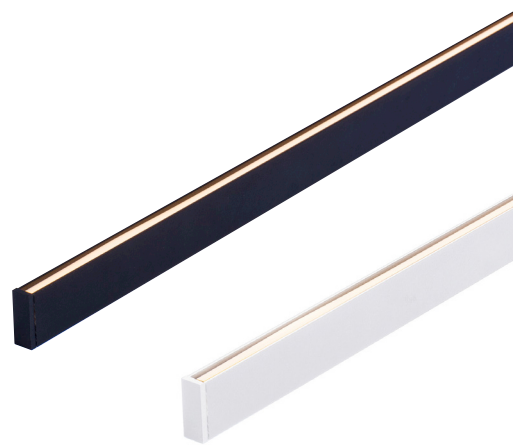

Suspended Black or White LED Profile

Material	Aluminium
Colour	Black or White
LED Strip Type	Up to 4mm (w) x 2mm (h)
Diffuser Type	UV Stabilised Standard PC
IP Rating	IP20
Available Lengths	Up to 3000mm
Installation Method	Suspended
Warranty	3 Years Replacement**

Scan to view Compatible LED Strips with this profile

End Caps

Product Ordering

Image	Part Number	Included
	HV9693-1045-BLK	Custom Cut Length: Supplied with 2x end caps per length*
	HV9693-1045-BLK-3M	3 Metre Length: Supplied with 6x end caps per length
	HV9693-1045-WHT	Custom Cut Length: Supplied with 2x end caps per length*
	HV9693-1045-WHT-3M	3 Metre Length: Supplied with 6x end caps per length
	HV9693-1045-SD	Standard diffuser to suit HV9693-1045