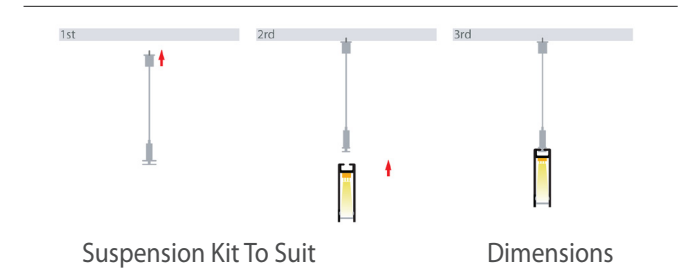

Suspended Black or White LED Profile

Material	Aluminium
Colour	Black or White
LED Strip Type	Up to 4mm (w) x 2mm (h)
Diffuser Type	UV Stabilised Standard PC
IP Rating	IP20
Available Lengths	Up to 3000mm
Installation Method	Suspended
Warranty	3 Years Replacement**

Scan to view Compatible LED Strips with this profile

End Caps

Product Ordering

Image	Part Number	Included
	HV9693-1045-BLK	Custom Cut Length: Supplied with 2x end caps per length*
	HV9693-1045-BLK-3M	3 Metre Length: Supplied with 6x end caps per length
	HV9693-1045-WHT	Custom Cut Length: Supplied with 2x end caps per length*
	HV9693-1045-WHT-3M	3 Metre Length: Supplied with 6x end caps per length
	HV9693-1045-SD	Standard diffuser to suit HV9693-1045

Warranty Terms & Conditions

Website

Installation Method

Suspension Kit To Suit

Dimensions

HV9693-1045-SUS-KIT

Recommended QTY per Length

- Up to 1500mm = 2
- 1500mm - 2500mm = 3
- 2500mm - 3000mm = 4