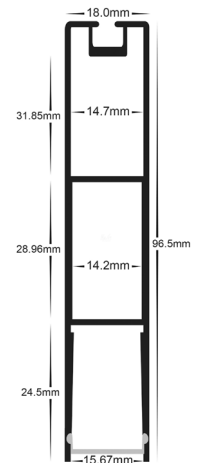

## Product Ordering

Image	Part Number	Included
	HV9693-1896-BLK	<b>Custom Cut Length:</b> Supplied with 2x end caps per length*
	HV9693-1896-BLK-3M	<b>3 Metre Length:</b> Supplied with 6x end caps per length
	HV9693-1896-WHT	<b>Custom Cut Length:</b> Supplied with 2x end caps per length*
	HV9693-1896-WHT-3M	<b>3 Metre Length:</b> Supplied with 6x end caps per length
	HV9693-1896-SD	Standard diffuser to suit HV9693-1896
	HV9693-1896-BLKSD	Black Standard diffuser to suit HV9693-1896

\*Custom cut lengths will include end caps. e.g 2000mm will be cut at 1995mm to allow for installation of end caps

\*\*See warranty Terms and Conditions for more information

Scan to view Compatible LED Strips with this profile

### Recommended QTY per Length

- Up to 1500mm = 2
- 1500mm - 2500mm = 3
- 2500mm - 3000mm = 4

## Dimensions

Warranty Terms & Conditions

Website