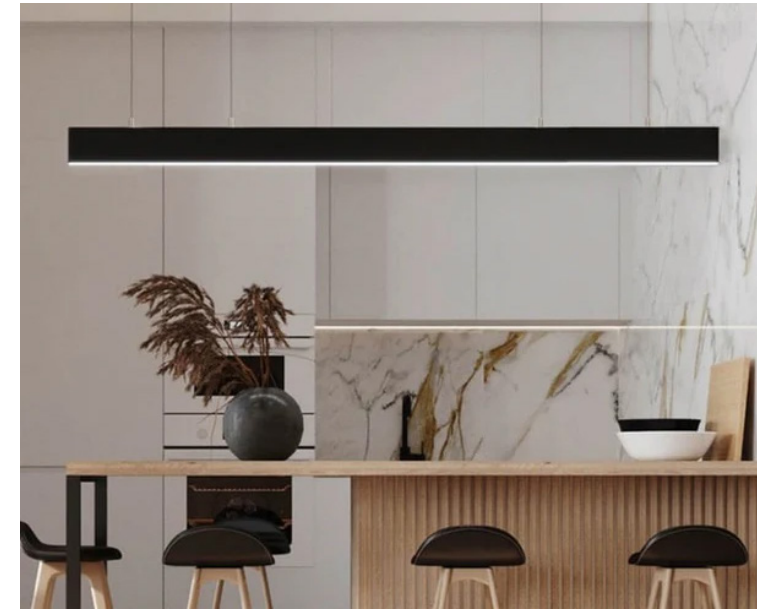

# Suspended Black or White LED Profile

<b>Material</b>	Aluminium
<b>Colour</b>	Black or White
<b>LED Strip Type</b>	Up to 4mm (w) 2mm (h)
<b>Diffuser Type</b>	UV Stabilised Standard PC
<b>IP Rating</b>	IP20
<b>Available Lengths</b>	Up to 3000mm
<b>Installation Method</b>	Suspended
<b>Warranty</b>	3 Years Replacement**