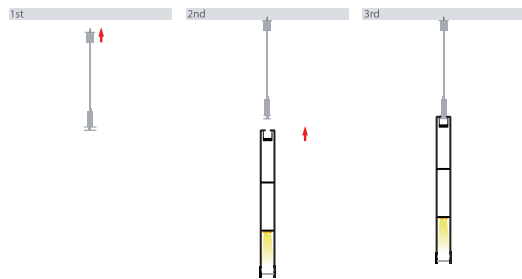

# Suspended Black or White LED Profile

<b>Material</b>	Aluminium
<b>Colour</b>	Black or White
<b>LED Strip Type</b>	Up to 4mm (w) 2mm (h)
<b>Diffuser Type</b>	UV Stabilised Standard PC
<b>IP Rating</b>	IP20
<b>Available Lengths</b>	Up to 3000mm
<b>Installation Method</b>	Suspended
<b>Warranty</b>	3 Years Replacement**

## Installation Method

## Product Ordering

Image	Part Number	Included
	HV9693-1896-BLK	<b>Custom Cut Length:</b> Supplied with 2x end caps per length*
	HV9693-1896-BLK-3M	<b>3 Metre Length:</b> Supplied with 6x end caps per length
	HV9693-1896-WHT	<b>Custom Cut Length:</b> Supplied with 2x end caps per length*
	HV9693-1896-WHT-3M	<b>3 Metre Length:</b> Supplied with 6x end caps per length
	HV9693-1896-SD	Standard diffuser to suit HV9693-1896
	HV9693-1896-BLKSD	Black Standard diffuser to suit HV9693-1896

\*Custom cut lengths will include end caps. e.g 2000mm will be cut at 1995mm to allow for installation of end caps

\*\*See warranty Terms and Conditions for more information

Scan to view Compatible LED Strips with this profile