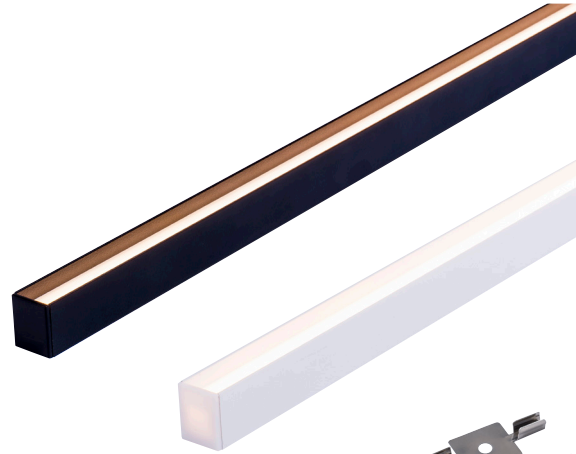

# Suspended Black or White LED Profile

<b>Material</b>	Aluminium
<b>Colour</b>	Black or White
<b>LED Strip Type</b>	Up to 16mm (w) 3mm (h)
<b>Diffuser Type</b>	UV Stabilised Standard PC
<b>IP Rating</b>	IP20
<b>Available Lengths</b>	Up to 3000mm
<b>Installation Method</b>	Suspended or Surface Mounted
<b>Warranty</b>	3 Years Replacement**

Mounting Clips  
HV9693-2025-SMCLIP

Scan to view Compatible LED Strips with this profile

## Product Ordering

Image	Part Number	Included
	HV9693-2025-BLK	Custom Cut Length: Supplied with 2x end caps per length*
	HV9693-2025-BLK-3M	3 Metre Length: Supplied with 6x end caps per length*
	HV9693-2025-WHT	Custom Cut Length: Supplied with 2x end caps per length*
	HV9693-2025-WHT-3M	3 Metre Length: Supplied with 6x end caps per length*
	HV9693-2025-SD	Standard Diffuser for HV9693-2025
	HV9693-2025-SD-ROLL	Optional Long Run Diffuser up to 20M
	HV9693-2025-BLKSD	Optional Black Diffuser for HV9693-2025