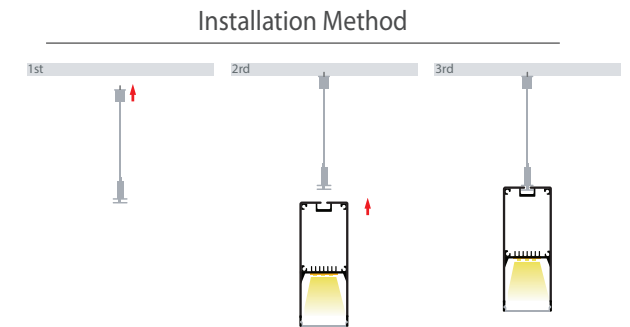

Suspended or Surface Mounted LED Profile

Material	Aluminium
Colour	Silver, Black and White
LED Strip Type	Up to 15mm (w) x 6mm (h)
Diffuser Type	UV Stabilised Standard PC
IP Rating	IP20
Available Lengths	Up to 3000mm
Installation Method	Surface Mounted or Suspended
Warranty	3 Years Replacement**

Product Ordering

Image	Part Number	Included
	HV9693-2070	Custom Cut Length: Supplied with 2x End Caps per Length
	HV9693-2070-3M	3 Metre Length: Supplied with 6x End Caps per Length
	HV9693-2070-BLK	Custom Cut Length: Supplied with 2x End Caps per Length
	HV9693-2070-BLK-3M	3 Metre Length: Supplied with 6x End Caps per Length
	HV9693-2070-WHT	Custom Cut Length: Supplied with 2x End Caps per Length
	HV9693-2070-WHT-3M	3 Metre Length: Supplied with 6x End Caps per Length
	HV9693-2070-SD	Standard PC Diffuser to suit HV9693-2070
	HV9693-2070-SD-ROLL	Optional Long Run Diffuser up to 20M
	HV9693-2070-BLKSD	Optional Black Diffuser

Joiners

Scan to view Compatible LED Strips with this profile

Dimensions

*Custom cut lengths will include end caps. e.g 2000mm will be cut at 1995mm to allow for installation of end caps

**See warranty Terms and Conditions for more information