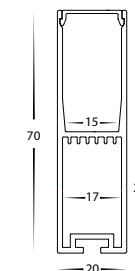

Suspended or Surface Mounted LED Profile

Material	Aluminium
Colour	Silver, Black and White
LED Strip Type	Up to 15mm (w) x 6mm (h)
Diffuser Type	UV Stabilised Standard PC
IP Rating	IP20
Available Lengths	Up to 3000mm
Installation Method	Surface Mounted or Suspended
Warranty	3 Years Replacement**

Product Ordering

Image	Part Number	Included
	HV9693-2070	Custom Cut Length: Supplied with 2x End Caps per Length
	HV9693-2070-3M	3 Metre Length: Supplied with 6x End Caps per Length
	HV9693-2070-BLK	Custom Cut Length: Supplied with 2x End Caps per Length
	HV9693-2070-BLK-3M	3 Metre Length: Supplied with 6x End Caps per Length
	HV9693-2070-WHT	Custom Cut Length: Supplied with 2x End Caps per Length
	HV9693-2070-WHT-3M	3 Metre Length: Supplied with 6x End Caps per Length
	HV9693-2070-SD	Standard PC Diffuser to suit HV9693-2070
	HV9693-2070-SD-ROLL	Optional Long Run Diffuser up to 20M
	HV9693-2070-BLKSD	Optional Black Diffuser

Joiners

Scan to view Compatible LED Strips with this profile

Dimensions

*Custom cut lengths will include end caps. e.g 2000mm will be cut at 1995mm to allow for installation of end caps

**See warranty Terms and Conditions for more information