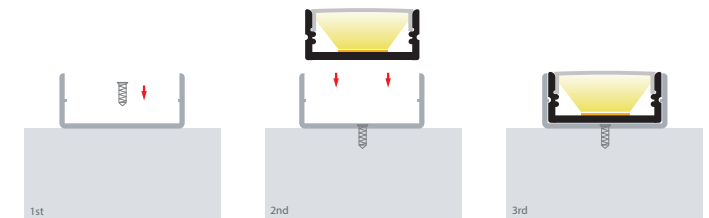

Surface Mounted LED Profile

Material	Aluminium
Colour	Silver or Black
LED Strip Type	Up to 20mm (w) x 6mm (h)
Diffuser Type	UV Stabilised Standard PC
IP Rating	IP20
Available Lengths	Up to 3000mm
Installation Method	Surface Mounted
Warranty	3 Years Replacement**

Product Ordering

Image	Part Number	Included
	HV9693-2310	Custom Cut Length: Supplied with 2x Mounting Clips per Metre + 2x end caps per length*
	HV9693-2310-3M	3 Metre Length: Supplied with 6x Mounting Clips + 6x end caps per length*
	HV9693-2310-BLK	Custom Cut Length: Supplied with 2x Mounting Clips per Metre + 2x end caps per length*
	HV9693-2310-BLK-3M	3 Metre Length: Supplied with 6x Mounting Clips + 6x end caps per length*
	HV9693-2310-SD	Standard Diffuser to fit HV9693-2310
	HV9693-2310-SD-ROLL	Long Run Diffuser Roll up to 20M
	HV9693-2310-BLKSD	Black Standard Diffuser to fit HV9693-2310

Scan to view Compatible LED Strips with this profile

Installation Method

Dimensions

*Custom cut lengths will include end caps. e.g 2000mm will be cut at 1995mm to allow for installation of end caps

**See warranty Terms and Conditions for more information