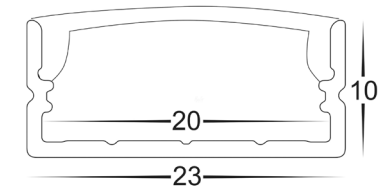

Surface Mounted LED Profile

Material	Aluminium
Colour	Silver or Black
LED Strip Type	Up to 20mm (w) x 6mm (h)
Diffuser Type	UV Stabilised Standard PC
IP Rating	IP20
Available Lengths	Up to 3000mm
Installation Method	Surface Mounted
Warranty	3 Years Replacement**

Product Ordering

Image	Part Number	Included
	HV9693-2310	Custom Cut Length: Supplied with 2x Mounting Clips per Metre + 2x end caps per length*
	HV9693-2310-3M	3 Metre Length: Supplied with 6x Mounting Clips + 6x end caps per length*
	HV9693-2310-BLK	Custom Cut Length: Supplied with 2x Mounting Clips per Metre + 2x end caps per length*
	HV9693-2310-BLK-3M	3 Metre Length: Supplied with 6x Mounting Clips + 6x end caps per length*
	HV9693-2310-SD	Standard Diffuser to fit HV9693-2310
	HV9693-2310-SD-ROLL	Long Run Diffuser Roll up to 20M
	HV9693-2310-BLKSD	Black Standard Diffuser to fit HV9693-2310

Scan to view Compatible LED Strips with this profile

Installation Method

Dimensions

*Custom cut lengths will include end caps. e.g 2000mm will be cut at 1995mm to allow for installation of end caps

**See warranty Terms and Conditions for more information