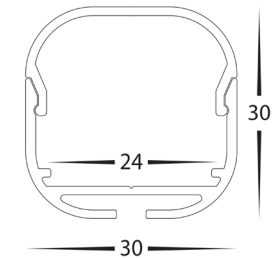

Suspended or Surface Mounted LED Profile

Material	Aluminium
Colour	Silver
LED Strip Type	Up to 22mm (w) x 6mm (h)
Diffuser Type	UV Stabilised Standard PC
IP Rating	IP20
Available Lengths	Up to 3000mm
Installation Method	Surface Mounted or Suspended
Warranty	3 Years Replacement**

Scan to view Compatible LED Strips with this profile

HV9705-9957

Recommended QTY per Length

- Up to 1500mm = 2
- 1500mm - 2500mm = 3
- 2500mm - 3000mm = 4

Dimensions

 Black or White Powder Coating Available

Product Ordering

Image	Part Number	Included
	HV9693-3030	Custom Cut Length: Supplied with 2x End Caps per Length*
	HV9693-3030-3M	3 Metre Length: Supplied with 6x end caps per length*
	HV9693-3030-SD	Standard Diffuser to suit HV9693-3030