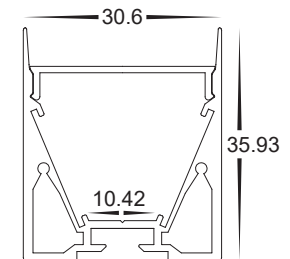

Suspended or Surface Mounted LED Profile

Material	Aluminium
Colour	Silver, Black and White
LED Strip Type	Up to 10mm (w) x 6mm (h)
Diffuser Type	UV Stabilised Standard PC
IP Rating	IP20
Available Lengths	Up to 3000mm
Installation Method	Surface Mounted or Suspended
Warranty	3 Years Replacement**

Product Ordering

Image	Part Number	Included
	HV9693-3136	Custom Cut Length: Supplied with 2x end caps per length*
	HV9693-3136-3M	3 Metre Length: Supplied with 6x End Caps per length*
	HV9693-3136-BLK	Custom Cut Length: Supplied with 2x end caps per length*
	HV9693-3136-BLK-3M	3 Metre Length: 6x End Caps per length*
	HV9693-3136-WHT	Custom Cut Length: Supplied with 2x End Caps per length*
	HV9693-3136-WHT-3M	3 Metre Length: Supplied with 6x End Caps per length*
	HV9693-3136-SD	Standard Diffuser to fit HV9693-3136
	HV9693-3136-SD-ROLL	Optional Long Run Diffuser up to 20M
	HV9693-3136-BLKSD	Optional Black Diffuser

Recommended QTY per Length

- Up to 1500mm = 2
- 1500mm - 2500mm = 3
- 2500mm - 3000mm = 4

Scan to view Compatible LED Strips with this profile

Dimensions

*Custom cut lengths will include end caps. e.g 2000mm will be cut at 1995mm to allow for installation of end caps