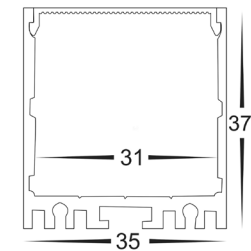

Deep Suspended or Surface Mounted LED Profile

| | |
|----------------------------|------------------------------|
| Material | Aluminium |
| Colour | Silver, Black and White |
| LED Strip Type | Up to 30mm (w) x 6mm (h) |
| Diffuser Type | UV Stabilised Standard PC |
| IP Rating | IP20 |
| Available Lengths | Up to 3000mm |
| Installation Method | Surface Mounted or Suspended |
| Warranty | 3 Years Replacement** |

Product Ordering

| Image | Part Number | Included |
|-------|---------------------|--|
| | HV9693-3537 | Custom Cut Length: Supplied with 2x end caps per length* |
| | HV9693-3537-3M | 3 Metre Length: Supplied with 6x End Caps per length* |
| | HV9693-3537-BLK | Custom Cut Length: Supplied with 2x end caps per length* |
| | HV9693-3537-BLK-3M | 3 Metre Length: 6x End Caps per length* |
| | HV9693-3537-WHT | Custom Cut Length: Supplied with 2x End Caps per length* |
| | HV9693-3537-WHT-3M | 3 Metre Length: Supplied with 6x End Caps per length* |
| | HV9693-3537-SD | Standard Diffuser to fit HV9693-3537 |
| | HV9693-3537-SD-ROLL | Optional Long Run Diffuser up to 20M |
| | HV9693-3537-BLKSD | Optional Black Diffuser |

HV9705-9953

Recommended QTY per Length

- Up to 1500mm = 2
- 1500mm - 2500mm = 3
- 2500mm - 3000mm = 4

Scan to view Compatible LED Strips with this profile

Dimensions

Installation Diagram

*Custom cut lengths will include end caps. e.g 2000mm will be cut at 1995mm to allow for installation of end caps