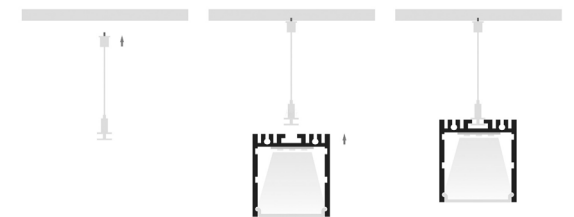

Deep Suspended or Surface Mounted LED Profile

| | |
|----------------------------|------------------------------|
| Material | Aluminium |
| Colour | Silver, Black and White |
| LED Strip Type | Up to 30mm (w) x 6mm (h) |
| Diffuser Type | UV Stabilised Standard PC |
| IP Rating | IP20 |
| Available Lengths | Up to 3000mm |
| Installation Method | Surface Mounted or Suspended |
| Warranty | 3 Years Replacement** |

HV9705-9953

Recommended QTY per Length

- Up to 1500mm = 2
- 1500mm - 2500mm = 3
- 2500mm - 3000mm = 4

Scan to view Compatible LED Strips with this profile

Dimensions

Installation Diagram

*Custom cut lengths will include end caps. e.g 2000mm will be cut at 1995mm to allow for installation of end caps