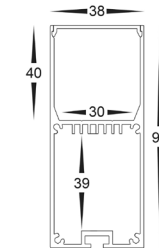

## Product Ordering

Image	Part Number	Included
	<b>HV9693-3890</b>	<b>Custom Cut Length:</b> Supplied with 2x end caps per length*
	<b>HV9693-3890-3M</b>	<b>3 Metre Length:</b> Supplied with 6x End Caps per length*
	<b>HV9693-3890-BLK</b>	<b>Custom Cut Length:</b> Supplied with 2x end caps per length*
	<b>HV9693-3890-BLK-3M</b>	<b>3 Metre Length:</b> 6x End Caps per length*
	<b>HV9693-3890-WHT</b>	<b>Custom Cut Length:</b> Supplied with 2x End Caps per length*
	<b>HV9693-3890-WHT-3M</b>	<b>3 Metre Length:</b> Supplied with 6x End Caps per length*
	<b>HV9693-3890-SD</b>	Standard Diffuser to fit HV9693-3890
	<b>HV9693-3890-SD-ROLL</b>	Optional Long Run Diffuser up to 20M
	<b>HV9693-3890-BLKSD</b>	Optional Black Diffuser

### Recommended QTY per Length

- Up to 1500mm = 2
- 1500mm - 2500mm = 3
- 2500mm - 3000mm = 4

Scan to view Compatible LED Strips with this profile

## Dimensions

## Installation Diagram

Warranty Terms & Conditions

Website

\*Custom cut lengths will include end caps. e.g 2000mm will be cut at 1995mm to allow for installation of end caps

\*\*See warranty Terms and Conditions for more information