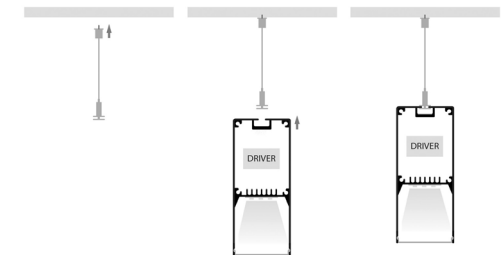

Dimensions

Installation Diagram

Warranty Terms & Conditions

Website

*Custom cut lengths will include end caps. e.g 2000mm will be cut at 1995mm to allow for installation of end caps

**See warranty Terms and Conditions for more information