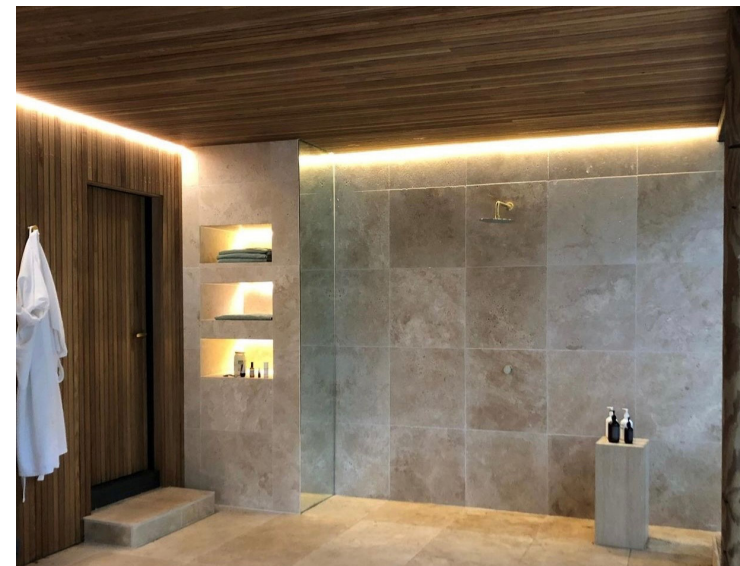

Shallow Square Surface Mounted LED Profile

Material	Aluminium
Colour	Silver
LED Strip Type	Up to 35mm (w) x 3mm (h)
Diffuser Type	UV Stabilised Standard PC
IP Rating	IP20
Available Lengths	Up to 3000mm
Installation Method	Surface Mounted
Warranty	3 Years Replacement**

Black or White Powder Coating Available

Scan to view Compatible LED Strips with this profile

Dimensions

Product Ordering

Image	Part Number	Included
	HV9693-4511	Custom Cut Length: Supplied with 2x End Caps per Length
	HV9693-4511-3M	3 Metre Length: Supplied with 6x End Caps per Length
	HV9693-4511-SD	Standard Diffuser to suit HV9693-4511

Installation Diagram

*Custom cut lengths will include end caps. e.g 2000mm will be cut at 1995mm to allow for installation of end caps

**See warranty Terms and Conditions for more information

Havit Lighting 143 Beauchamp Road, Matraville, N.S.W. 2036 | Phone: 02 9381 8300 |
Fax: 02 9381 6661 | Email: sales@havit.com.au | Web: www.havit.com.au

Warranty
Terms & Conditions

Website