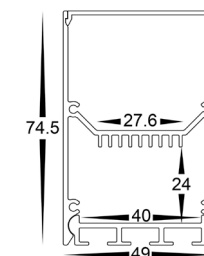

## Product Ordering

Image	Part Number	Included
	HV9693-4975	Custom Cut Length: Supplied with 2x End Caps per Length
	HV9693-4975-3M	3 Metre Length: Supplied with 6x End Caps per Length
	HV9693-4975-SD	Standard Diffuser to suit HV9693-4975

\*Custom cut lengths will include end caps. e.g 2000mm will be cut at 1995mm to allow for installation of end caps

\*\*See warranty Terms and Conditions for more information

HV9705-9953

Recommended QTY per Length

- Up to 1500mm = 2
- 1500mm - 2500mm = 3
- 2500mm - 3000mm = 4

## Dimensions