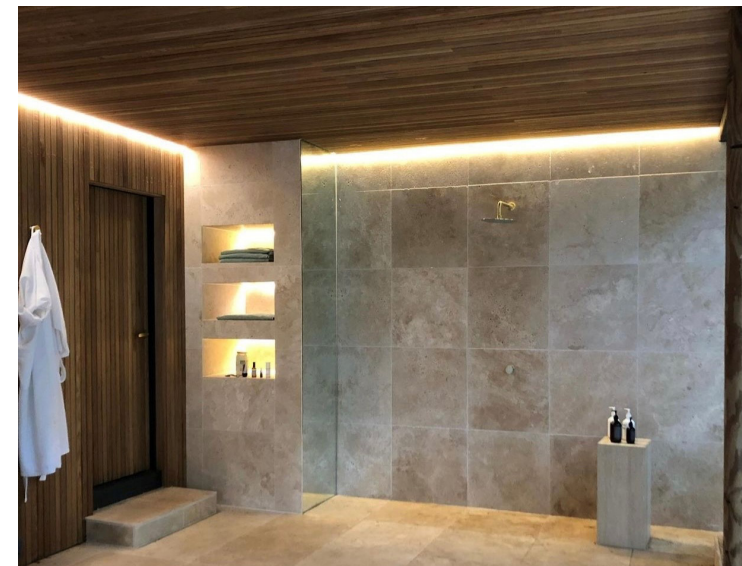

# Shallow Square Surface Mounted LED Profile

<b>Material</b>	Aluminium
<b>Colour</b>	Silver
<b>LED Strip Type</b>	Up to 30mm (w) x 6mm (h)
<b>Diffuser Type</b>	UV Stabilised Standard PC
<b>IP Rating</b>	IP20
<b>Available Lengths</b>	Up to 3000mm
<b>Installation Method</b>	Surface Mounted or Suspended
<b>Warranty</b>	3 Years Replacement**