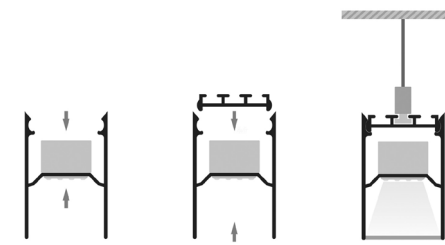

Installation Diagram

Warranty
Terms & Conditions

Website