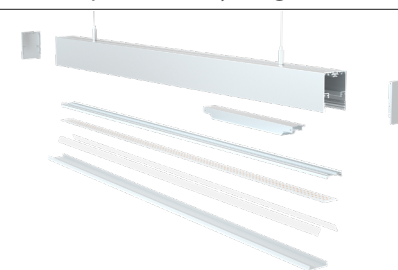

Suspended or Surface Mounted LED Profile

Material	Aluminium
Colour	Black or White
LED Strip Type	Up to 22mm (w) x 6mm (h)
Diffuser Type	UV Stabilised Standard PC
IP Rating	IP20
Available Lengths	Up to 3000mm
Installation Method	Surface Mounted or Suspended
Warranty	3 Years Replacement**

Dimensions

Sample Assembly Diagram

HV9705-9953

Recommended QTY per Length

- Up to 1500mm = 2
- 1500mm - 2500mm = 3
- 2500mm - 3000mm = 4

Product Ordering

Image	Part Number	Included
	HV9693-5270-BLK	Custom Cut Length: Supplied with 2x End Caps per Length
	HV9693-5270-BLK-3M	3 Metre Length: Supplied with 6x End Caps per length
	HV9693-5270-WHT	Custom Cut Length: Supplied with 2x End Caps per Length
	HV9693-5270-WHT-3M	3 Metre Length: Supplied with 6x End Caps per length
	HV9693-5270-SD	Standard Diffuser to suit HV9693-5270

Warranty
Terms & Conditions

Website

Accessories

	HV9705-9953	Suspension Kit
	HV9693-5270-SD-ROLL	Long Run Diffuser For Continuous Run Up To 20m
	HV9693-5270-BLKSD	Black Diffuser - Up To 3m Length
	HV9693-5270-AGD	Anti Glare Reflector - Up To 1800mm Length
	HV9693-5270-ALUBLK	Black Aluminium Insert
	HV9693-5270-JOINER	Straight Joiner
	HV9693-5270-JOINER-120°	120° Y Shape Joiner
	HV9693-5270-JOINER-150°	150° Y Shape Joiner
	HV9693-5270-JOINER-180°	Straight Joiner
	HV9693-5270-JOINER-L120°	120° Vertical L Shape Joiner
	HV9693-5270-JOINER-L30°	30° Vertical L Shape Joiner
	HV9693-5270-JOINER-L60°	60° Vertical L Shape Joiner
	HV9693-5270-JOINER-X30°	30° X Shape Joiner
	HV9693-5270-JOINER-Y30°	30° Y Shape Joiner
	HV9693-5270-LJOINER	L Joiner
	HV9693-5270-LJOINER-2	Vertical L Joiner
	HV9693-5270-REF	Reflective Tape To Increase Light Output By 17%
	HV9705-SM	Surface Mount Clip