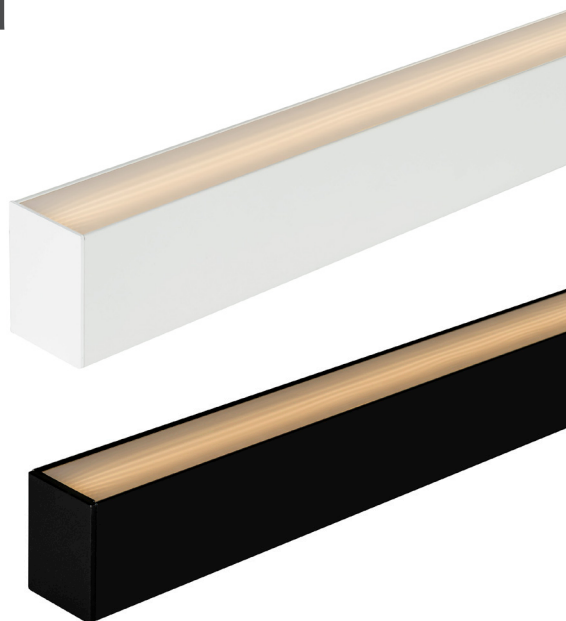

Suspended or Surface Mounted LED Profile

Material	Aluminium
Colour	Black or White
LED Strip Type	Up to 22mm (w) x 6mm (h)
Diffuser Type	UV Stabilised Standard PC
IP Rating	IP20
Available Lengths	Up to 3000mm
Installation Method	Surface Mounted or Suspended
Warranty	3 Years Replacement**

Dimensions

Sample Assembly Diagram

HV9705-9953

Recommended QTY per Length

- Up to 1500mm = 2
- 1500mm - 2500mm = 3
- 2500mm - 3000mm = 4

Product Ordering

Image	Part Number	Included
	HV9693-5270-BLK	Custom Cut Length: Supplied with 2x End Caps per Length
	HV9693-5270-BLK-3M	3 Metre Length: Supplied with 6x End Caps per length
	HV9693-5270-WHT	Custom Cut Length: Supplied with 2x End Caps per Length
	HV9693-5270-WHT-3M	3 Metre Length: Supplied with 6x End Caps per length
	HV9693-5270-SD	Standard Diffuser to suit HV9693-5270

Warranty
Terms & Conditions

Website

Accessories

	HV9705-9953	Suspension Kit
	HV9693-5270-SD-ROLL	Long Run Diffuser For Continuous Run Up To 20m
	HV9693-5270-BLKSD	Black Diffuser - Up To 3m Length
	HV9693-5270-AGD	Anti Glare Reflector - Up To 1800mm Length
	HV9693-5270-ALUBLK	Black Aluminium Insert
	HV9693-5270-JOINER	Straight Joiner
	HV9693-5270-JOINER-120°	120° Y Shape Joiner
	HV9693-5270-JOINER-150°	150° Y Shape Joiner
	HV9693-5270-JOINER-180°	Straight Joiner
	HV9693-5270-JOINER-L120°	120° Vertical L Shape Joiner
	HV9693-5270-JOINER-L30°	30° Vertical L Shape Joiner
	HV9693-5270-JOINER-L60°	60° Vertical L Shape Joiner
	HV9693-5270-JOINER-X30°	30° X Shape Joiner
	HV9693-5270-JOINER-Y30°	30° Y Shape Joiner
	HV9693-5270-LJOINER	L Joiner
	HV9693-5270-LJOINER-2	Vertical L Joiner
	HV9693-5270-REF	Reflective Tape To Increase Light Output By 17%
	HV9705-SM	Surface Mount Clip