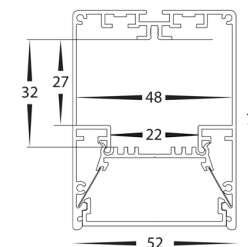

Suspended or Surface Mounted LED Profile

Material	Aluminium
Colour	Black or White
LED Strip Type	Up to 22mm (w) x 6mm (h)
Diffuser Type	UV Stabilised Standard PC
IP Rating	IP20
Available Lengths	Up to 3000mm
Installation Method	Surface Mounted or Suspended
Warranty	3 Years Replacement**

Dimensions

Sample Assembly Diagram

HV9705-9953

Recommended QTY per Length

- Up to 1500mm = 2
- 1500mm - 2500mm = 3
- 2500mm - 3000mm = 4

Product Ordering

Image	Part Number	Included
	HV9693-5270-BLK	Custom Cut Length: Supplied with 2x End Caps per Length
	HV9693-5270-BLK-3M	3 Metre Length: Supplied with 6x End Caps per length
	HV9693-5270-WHT	Custom Cut Length: Supplied with 2x End Caps per Length
	HV9693-5270-WHT-3M	3 Metre Length: Supplied with 6x End Caps per length
	HV9693-5270-SD	Standard Diffuser to suit HV9693-5270

*Custom cut lengths will include end caps. e.g 2000mm will be cut at 1995mm to allow for installation of end caps

**See warranty Terms and Conditions for more information

Havit Lighting 143 Beauchamp Road, Matraville, N.S.W. 2036 | Phone: 02 9381 8300 |
 Fax: 02 9381 6661 | Email: sales@havit.com.au | Web: www.havit.com.au