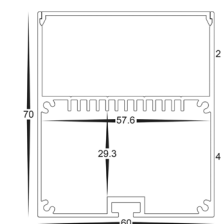

### Recommended QTY per Length

- Up to 1500mm = 2
- 1500mm - 2500mm = 3
- 2500mm - 3000mm = 4

## Dimensions

Scan to view Compatible LED Strips with this profile

\*Custom cut lengths will include end caps. e.g 2000mm will be cut at 1995mm to allow for installation of end caps

\*\*See warranty Terms and Conditions for more information