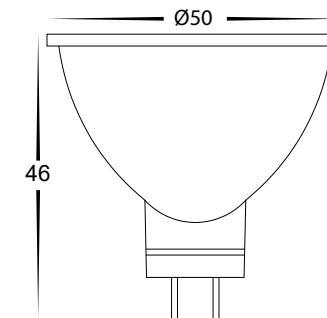

HV95021-12V

HV95021-240V

RGB Remote

Warranty
Terms & Conditions

Website

Product Ordering

Image	Part Number	Colour Temp	Lumens	Input Voltage	Beam Angle	Included LED	Barcode
	HV95021-12V		100lm	12V DC	30°	5w MR16 LED	9350418003904
	HV95021-240V			240V AC		5w GU10 LED	9350418003911

HV95021-12V Dimensions

HV95021-240V Dimensions