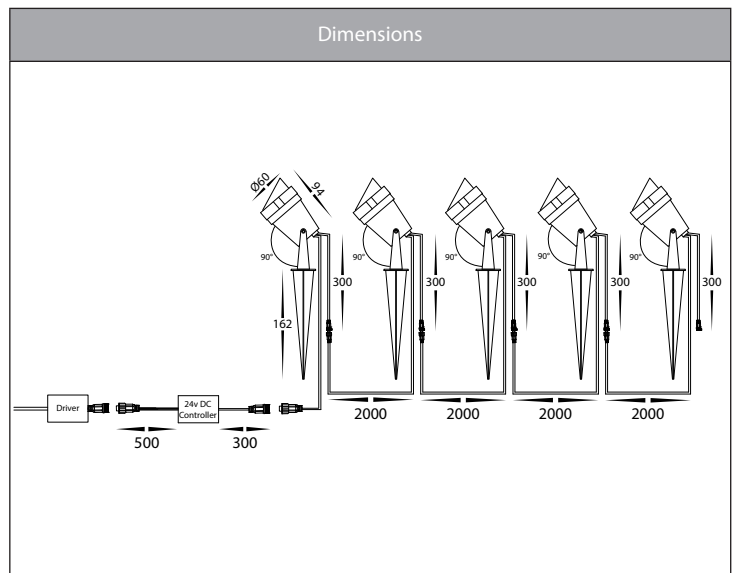

Spitze Aluminium Black WIFI Garden Spot Light Kit

Product Specifications

Name	Spitze
Material	Aluminium
Colour	Poly Powder Coated Black
IP Rating	IP65
Installation Type	Ground - Spike or Surface Mounted
Lamp Base	Built in LED
Max Wattage	3w LED
Protection Class	Driver - 2 (No Earth Required)
	Fitting - 3 (No Earth Required)
Lamp Expectancy	<30,000hrs
Diffuser Type	Frosted Glass
Cable Length	2000mm
CRI	CRI>80
Dimmable	Yes
IK Rating	IK08
Warranty	3 Years Replacement*
Kit Includes	5x Fittings each complete with 2m Cable and DIY Plugs 1x WIFI Receiver (controlled using TUYA App) 1x 48w LED Driver 1x IR Remote

Optional Havit Compatible Accessories

Image	Part Number	Description
	HV1428RGBCW	RGBCW Spike Light - Up to an additional 5 fittings can be installed to controller and driver supplied in kit

ADDITIONAL 5x LIGHTS CAN BE ADDED TO KIT - 10 LIGHTS IN TOTAL

Product Ordering

Part Number	Colour Temp	Lumens	Input Voltage	Beam Angle	Included LED	Barcode
HV1428RGBCW-KIT	RGBCW	5x 180lm - 3000k 5x 200lm - 5500k	Driver - 240v AC Fitting - 24v DC	36°	5x Built in 3w SMD LED	9350418028167